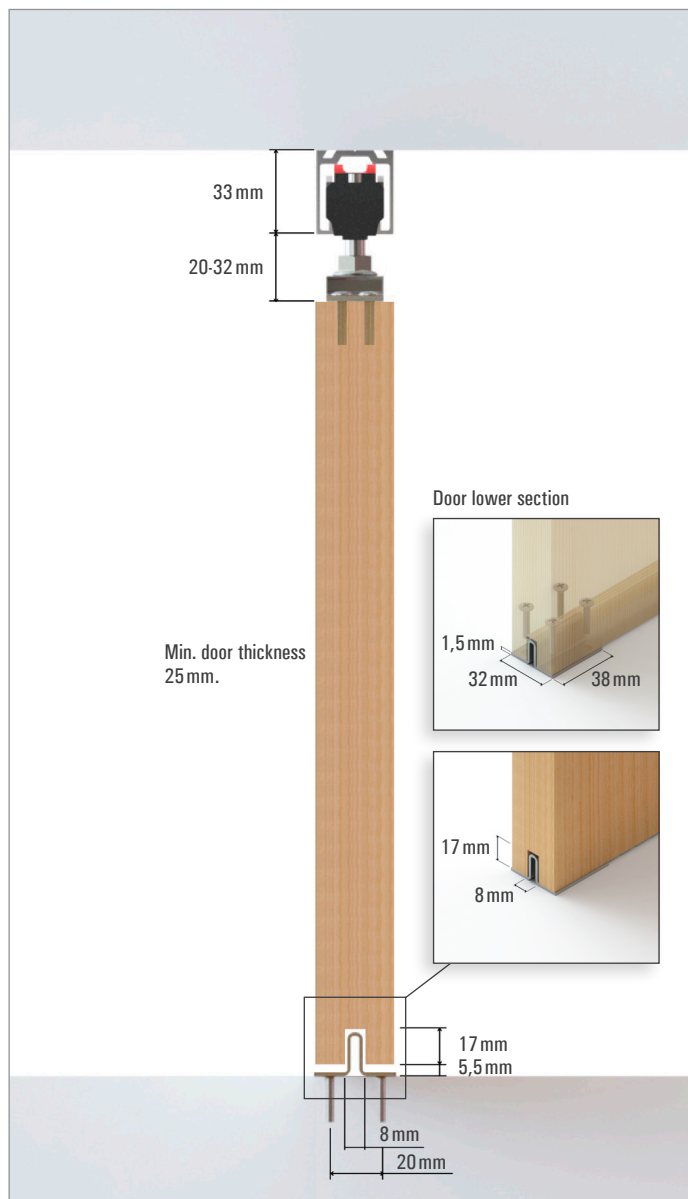

ASSEMBLY INSTRUCTIONS

ADINOR

SKY ROLLER (60-120KG) FOR WOOD

SKY WOOD ROLLER (60KG)

SKY WOOD ROLLER (120KG)

TRACKS

ASSEMBLY VIEW

ASSEMBLY INSTRUCTIONS

ADINOR

SKY ROLLER (60-120KG) FOR WOOD

ROLLER ASSEMBLY

Height regulation with screw (1°) and fixing with a nut (2°).

DOOR TO TRACK ASSEMBLY

STANDARD TOP BRAKE ASSEMBLY