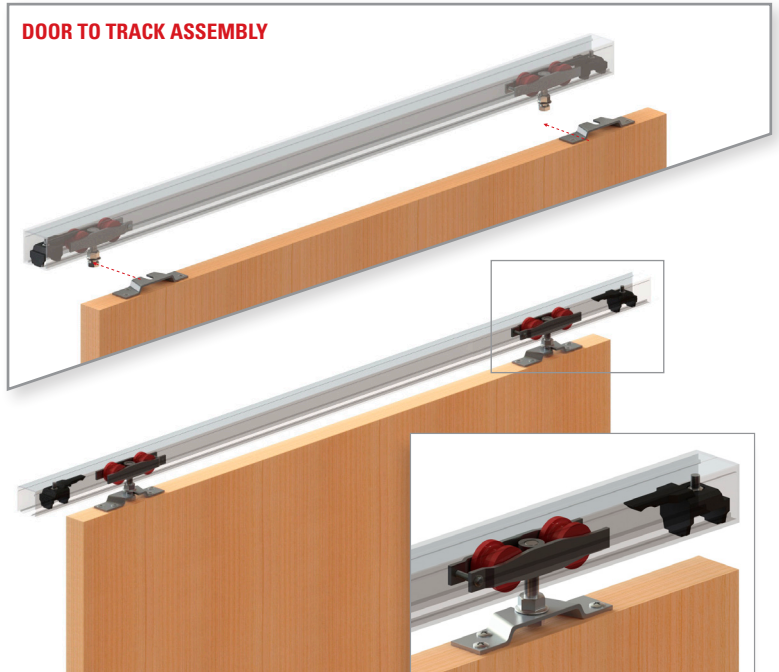

ASSEMBLY INSTRUCTIONS

ADINOR

SKY ROLLER (60-120KG) FOR WOOD

SKY WOOD ROLLER (60KG)

SKY WOOD ROLLER (120KG)

TRACKS

ASSEMBLY VIEW

ASSEMBLY INSTRUCTIONS

ADINOR

SKY ROLLER (60-120KG) FOR WOOD

ROLLER ASSEMBLY

Height regulation with screw (1°) and fixing with a nut (2°).

DOOR TO TRACK ASSEMBLY

STANDARD TOP BRAKE ASSEMBLY