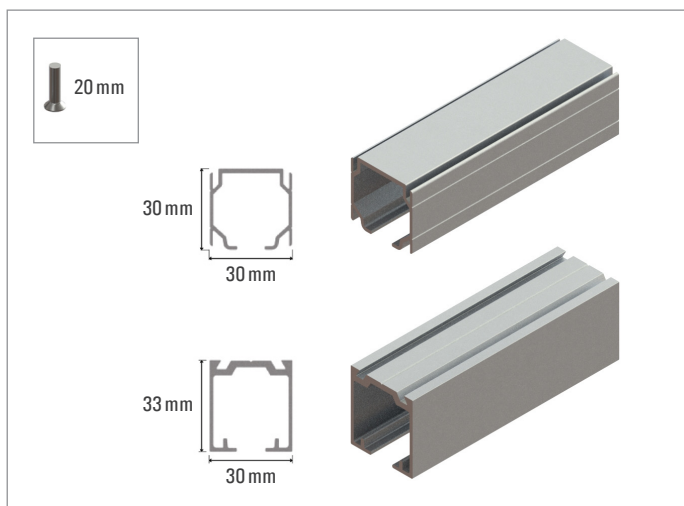

ASSEMBLY INSTRUCTIONS

ADINOR

SKY ROLLER (60-120KG) FOR WOOD

SKY WOOD ROLLER (60KG)

SKY WOOD ROLLER (120KG)

TRACKS

ASSEMBLY VIEW

ASSEMBLY INSTRUCTIONS

ADINOR

SKY ROLLER (60-120KG) FOR WOOD

ROLLER ASSEMBLY

Height regulation with screw (1°) and fixing with a nut (2°).

DOOR TO TRACK ASSEMBLY

STANDARD TOP BRAKE ASSEMBLY