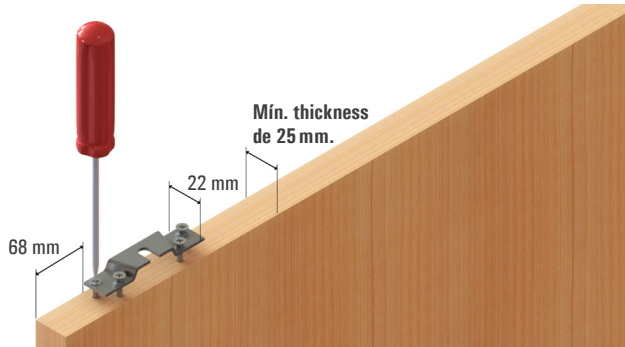

ASSEMBLY INSTRUCTIONS

ADINOR

SKY ROLLER (60-120KG) FOR WOOD

SKY WOOD ROLLER (60KG)

SKY WOOD ROLLER (120KG)

TRACKS

ASSEMBLY VIEW

ASSEMBLY INSTRUCTIONS

ADINOR

SKY ROLLER (60-120KG) FOR WOOD

ROLLER ASSEMBLY

Height regulation with screw (1°) and fixing with a nut (2°).

DOOR TO TRACK ASSEMBLY

STANDARD TOP BRAKE ASSEMBLY