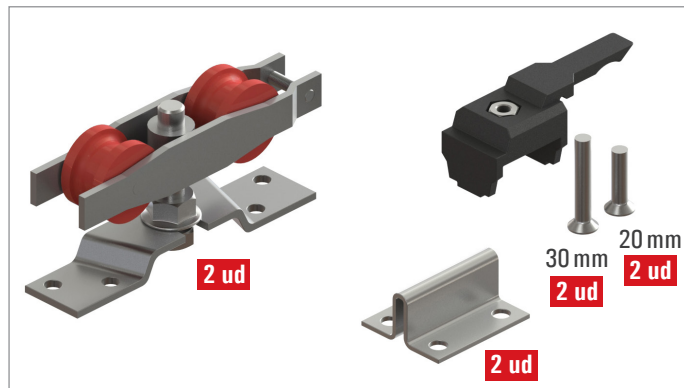

ASSEMBLY INSTRUCTIONS

ADINOR

SKY ROLLER (60-120KG) FOR WOOD

SKY WOOD ROLLER (60KG)

SKY WOOD ROLLER (120KG)

TRACKS

ASSEMBLY VIEW

ASSEMBLY INSTRUCTIONS

ADINOR

SKY ROLLER (60-120KG) FOR WOOD

ROLLER ASSEMBLY

Height regulation with screw (1°) and fixing with a nut (2°).

DOOR TO TRACK ASSEMBLY

STANDARD TOP BRAKE ASSEMBLY