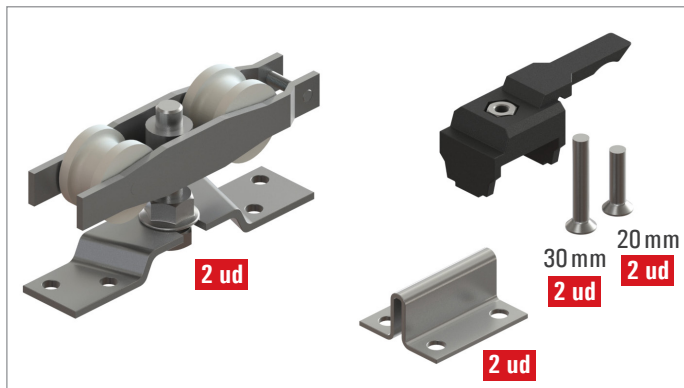

ASSEMBLY INSTRUCTIONS

ADINOR

SKY ROLLER (60-120KG) FOR WOOD

SKY WOOD ROLLER (60KG)

SKY WOOD ROLLER (120KG)

TRACKS

ASSEMBLY VIEW

ASSEMBLY INSTRUCTIONS

ADINOR

SKY ROLLER (60-120KG) FOR WOOD

ROLLER ASSEMBLY

Height regulation with screw (1°) and fixing with a nut (2°).

DOOR TO TRACK ASSEMBLY

STANDARD TOP BRAKE ASSEMBLY