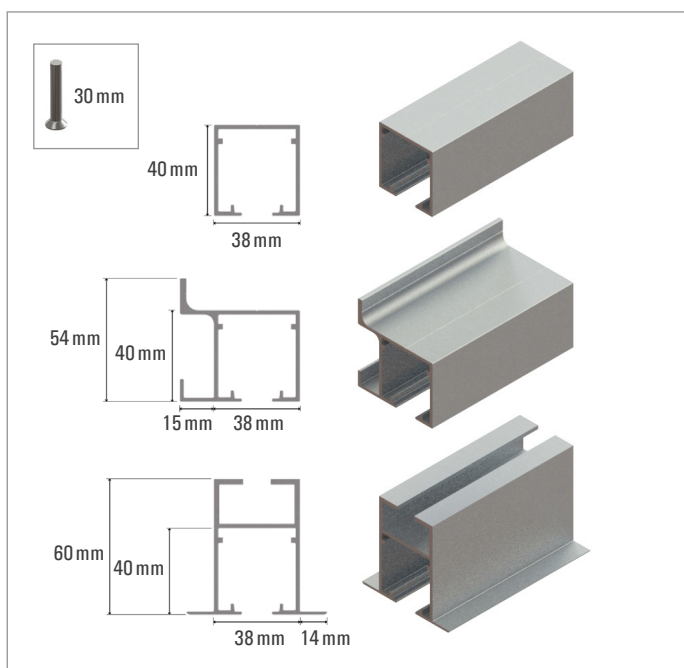

ASSEMBLY INSTRUCTIONS

ADINOR

SKY ROLLER (60-120KG) FOR WOOD

SKY WOOD ROLLER (60KG)

SKY WOOD ROLLER (120KG)

TRACKS

ASSEMBLY VIEW

ASSEMBLY INSTRUCTIONS

ADINOR

SKY ROLLER (60-120KG) FOR WOOD

ROLLER ASSEMBLY

Height regulation with screw (1°) and fixing with a nut (2°).

DOOR TO TRACK ASSEMBLY

STANDARD TOP BRAKE ASSEMBLY