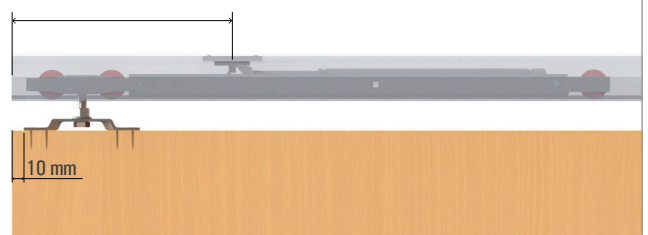

Do not adjust too much in order to let the wheel sliding.

2 Introduce the roller

3 Adjust the screw

2 Introduce the roller

3 Adjust the screw

TRACKS

SOFT-CLOSING ACTIVATING PLATE ASSEMBLY TO THE TRACK

ACTIVATING PLATE POSITIONING DISTANCE

SKY RETRAC ROLLER

225 mm soft-closing 25-40kg / 275mm soft-closing 60-80-100kg

SKY WOODEN ROLLER

190mm soft-closing 25-40kg / 240mm soft-closing 60-80-100kg

SOFT-CLOSING POSITIONING FOR DOOR MINIMUM WIDTH