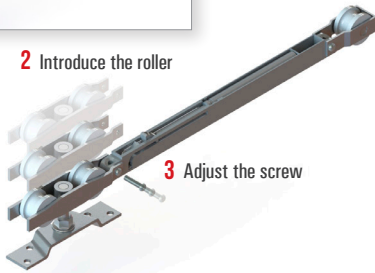

ASSEMBLY INSTRUCTIONS

ADINOR

KIT SKY SOFT-CLOSING SYSTEM 40,60,80 AND 100KG

WHEEL WITH PISTON ASSEMBLY

KIT SKY SOFT-CLOSING 40kg

Do not adjust too much in order to let the wheel sliding.

KIT SKY SOFT-CLOSING 40,60,80 AND 100kg

Do not adjust too much in order to let the wheel sliding.

2 Introduce the roller

3 Adjust the screw

2 Introduce the roller

3 Adjust the screw

TRACKS

SOFT-CLOSING ACTIVATING PLATE ASSEMBLY TO THE TRACK

ACTIVATING PLATE POSITIONING DISTANCE