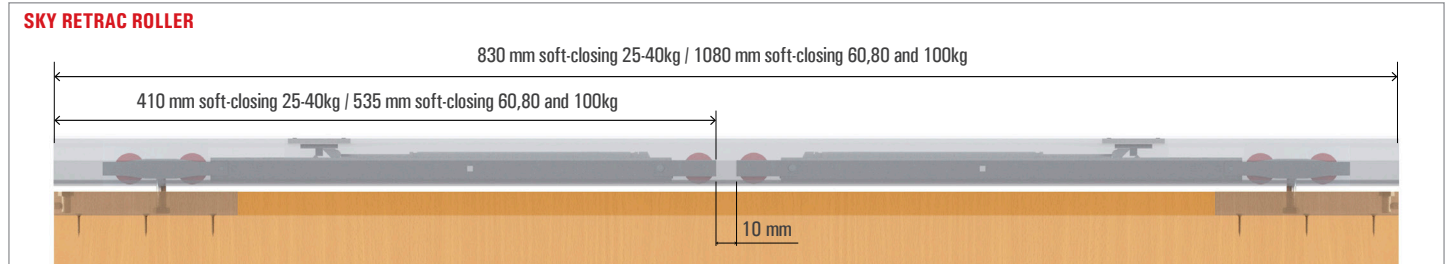

Do not adjust too much in order to let the wheel sliding.

2 Introduce the roller

3 Adjust the screw

2 Introduce the roller

3 Adjust the screw

TRACKS

SOFT-CLOSING ACTIVATING PLATE ASSEMBLY TO THE TRACK

ACTIVATING PLATE POSITIONING DISTANCE

SKY RETRAC ROLLER

225 mm soft-closing 25-40kg / 275mm soft-closing 60-80-100kg

SKY WOODEN ROLLER

190mm soft-closing 25-40kg / 240mm soft-closing 60-80-100kg

SOFT-CLOSING POSITIONING FOR DOOR MINIMUM WIDTH