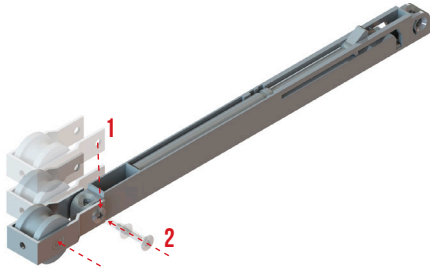

ASSEMBLY INSTRUCTIONS

ADINOR

KIT SKY SOFT-CLOSING SYSTEM 40,60,80 AND 100KG

WHEEL WITH PISTON ASSEMBLY

KIT SKY SOFT-CLOSING 40kg

Do not adjust too much in order to let the wheel sliding.

KIT SKY SOFT-CLOSING 40,60,80 AND 100kg

Do not adjust too much in order to let the wheel sliding.

2 Introduce the roller

3 Adjust the screw

2 Introduce the roller

3 Adjust the screw

TRACKS

SOFT-CLOSING ACTIVATING PLATE ASSEMBLY TO THE TRACK

ACTIVATING PLATE POSITIONING DISTANCE

SKY RETRAC ROLLER

225 mm soft-closing 25-40kg / 275mm soft-closing 60-80-100kg

SKY WOODEN ROLLER

190mm soft-closing 25-40kg / 240mm soft-closing 60-80-100kg

SOFT-CLOSING POSITIONING FOR DOOR MINIMUM WIDTH