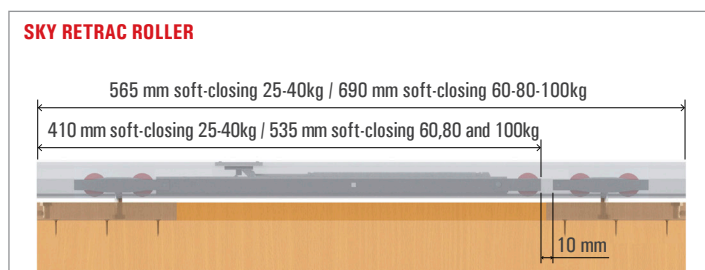

Do not adjust too much in order to let the wheel sliding.

2 Introduce the roller

3 Adjust the screw

2 Introduce the roller

3 Adjust the screw

TRACKS

SOFT-CLOSING ACTIVATING PLATE ASSEMBLY TO THE TRACK

ACTIVATING PLATE POSITIONING DISTANCE

SKY RETRAC ROLLER

225 mm soft-closing 25-40kg / 275mm soft-closing 60-80-100kg

SKY WOODEN ROLLER

190mm soft-closing 25-40kg / 240mm soft-closing 60-80-100kg

SOFT-CLOSING POSITIONING FOR DOOR MINIMUM WIDTH