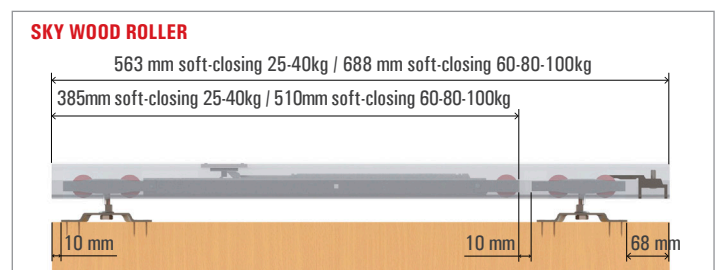

Do not adjust too much in order to let the wheel sliding.

2 Introduce the roller

3 Adjust the screw

2 Introduce the roller

3 Adjust the screw

TRACKS

SOFT-CLOSING ACTIVATING PLATE ASSEMBLY TO THE TRACK

ACTIVATING PLATE POSITIONING DISTANCE

SKY RETRAC ROLLER

225 mm soft-closing 25-40kg / 275mm soft-closing 60-80-100kg

SKY WOODEN ROLLER

190mm soft-closing 25-40kg / 240mm soft-closing 60-80-100kg

SOFT-CLOSING POSITIONING FOR DOOR MINIMUM WIDTH