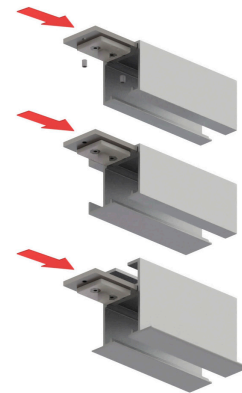

Do not adjust too much in order to let the wheel sliding.

2 Introduce the roller

3 Adjust the screw

2 Introduce the roller

3 Adjust the screw

TRACKS

SOFT-CLOSING ACTIVATING PLATE ASSEMBLY TO THE TRACK

ACTIVATING PLATE POSITIONING DISTANCE

SKY RETRAC ROLLER

225 mm soft-closing 25-40kg / 275mm soft-closing 60-80-100kg

SKY WOODEN ROLLER

190mm soft-closing 25-40kg / 240mm soft-closing 60-80-100kg

SOFT-CLOSING POSITIONING FOR DOOR MINIMUM WIDTH