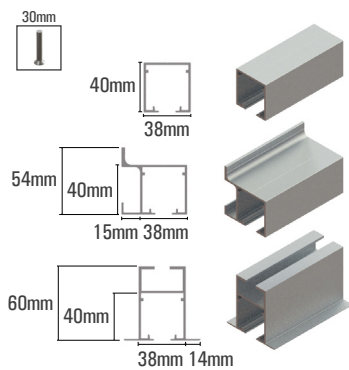

Do not adjust too much in order to let the wheel sliding.

2 Introduce the roller

3 Adjust the screw

2 Introduce the roller

3 Adjust the screw

TRACKS

SOFT-CLOSING ACTIVATING PLATE ASSEMBLY TO THE TRACK

ACTIVATING PLATE POSITIONING DISTANCE

SKY RETRAC ROLLER

225 mm soft-closing 25-40kg / 275mm soft-closing 60-80-100kg

SKY WOODEN ROLLER

190mm soft-closing 25-40kg / 240mm soft-closing 60-80-100kg

SOFT-CLOSING POSITIONING FOR DOOR MINIMUM WIDTH