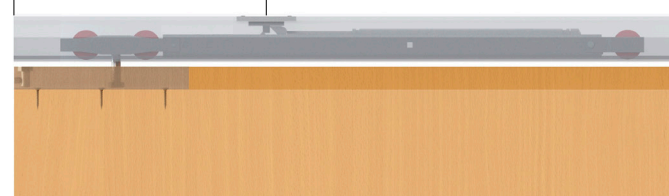

Do not adjust too much in order to let the wheel sliding.

2 Introduce the roller

3 Adjust the screw

2 Introduce the roller

3 Adjust the screw

TRACKS

SOFT-CLOSING ACTIVATING PLATE ASSEMBLY TO THE TRACK

ACTIVATING PLATE POSITIONING DISTANCE

SKY RETRAC ROLLER

225 mm soft-closing 25-40kg / 275mm soft-closing 60-80-100kg

SKY WOODEN ROLLER

190mm soft-closing 25-40kg / 240mm soft-closing 60-80-100kg

SOFT-CLOSING POSITIONING FOR DOOR MINIMUM WIDTH