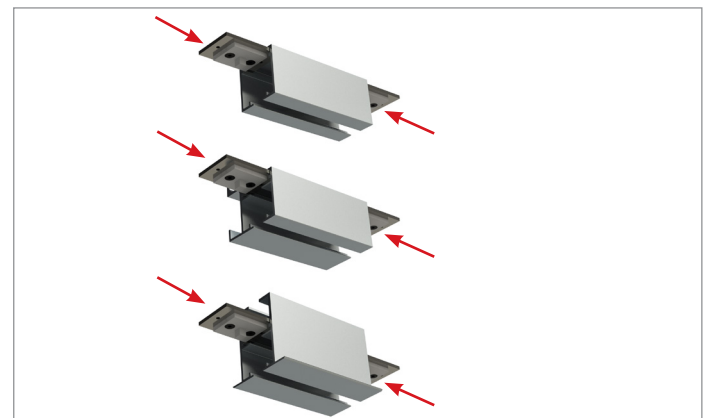

ACTIVATING PLATE ASSEMBLY TO THE TRACK