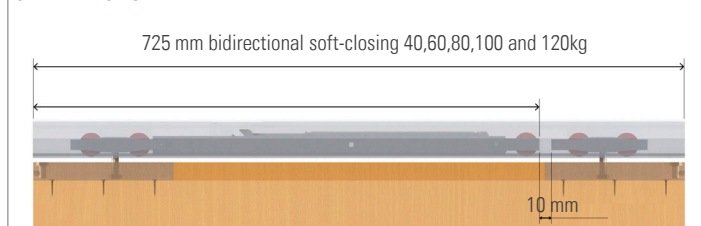

DOOR MINIMUM WIDTHS CONFIGURATION

SKY RETRAC ROLLER