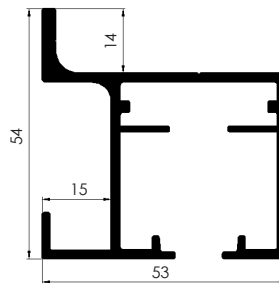

GUIA PARED PLUS

WALL PLUS UPPER TRACK

ACABADOS	FINISHINGS	2 m.	3 m.	4 m.	6 m.
LACADOS	COATED	REF.	REF.	REF.	REF.
Blanco Mate RAL 9003	Mat White RAL 9003	SK112.L.BM.2	SK112.L.BM.3	SK112.L.BM.4	SK112.L.BM.6
Negro Mate	Mat Black	SK112.L.NM.2	SK112.L.NM.3	SK112.L.NM.4	SK112.L.NM.6
Repintable	Pre-paint	SK112.L.T.2	SK112.L.T.3	SK112.L.T.4	SK112.L.T.6
ANODIZADOS	ANODIZED	REF.	REF.	REF.	REF.
Natural	Natural	-	-	-	-
Plata Mate	Natural Anodized	SK112.A.PM.2	SK112.A.PM.3	SK112.A.PM.4	SK112.A.PM.6