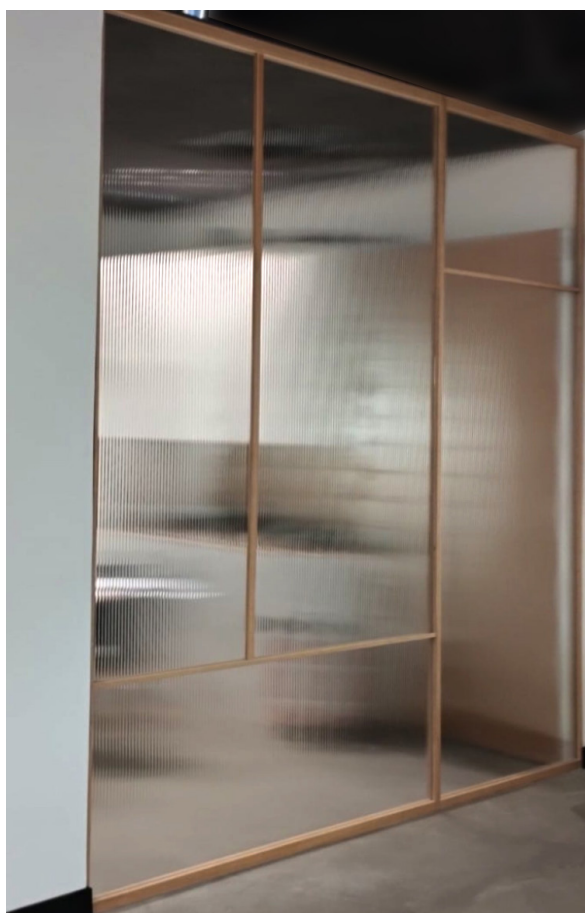

Perfil Autoadhesivo 2,8m
2,8m Self-adhesive profile