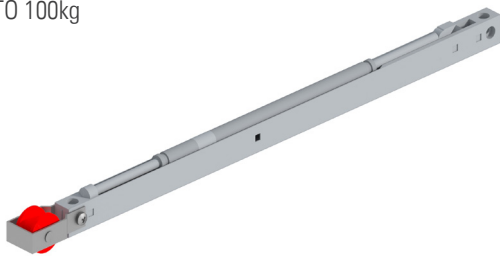

KIT AMORTIGUADOR SKY DESMONTABLE 100kg

SKY SOFT-CLOSING SYSTEM FOR REMOVABLE PLUS TRACK UP TO 100kg

REF.

SKGD.AMORT.100

Solo válido para guías desmontables
Only valid for removable plastboard
plus tracks