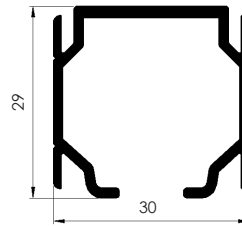

SISTEMAS CORREDEROS COLGANTES

HANGING DOOR SYSTEMS

SKY

ADINOR

GUIA A TECHO BASIC

CEILING BASIC UPPER TRACK

6m. Condiciones especiales de envío

6m. Special shipping conditions