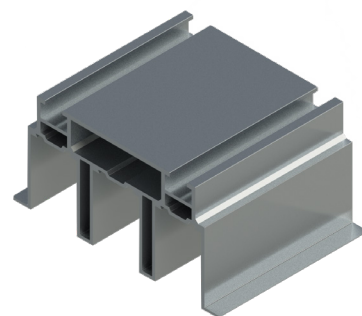

PORTACARRIL TRIPLE PLADUR PLUS DESMONTABLE

TRIPLE RECESSED FRAME FOR REMOVABLE PLASTBOARD PLUS TRACK

ACABADOS	FINISHINGS	2 m.	3 m.	4 m.	6 m.
LACADOS	COATED	REF.	REF.	REF.	REF.
Blanco Mate RAL 9003	Mat White RAL 9003	SK120.L.BM.2	SK120.L.BM.3	SK120.L.BM.4	SK120.L.BM.6
Negro Mate	Mat black	SK120.L.NM.2	SK120.L.NM.3	SK120.L.NM.4	SK120.L.NM.6
Repintable	Pre-paint	SK120.L.T.2	SK120.L.T.3	SK120.L.T.4	SK120.L.T.6

SOPORTE ANCLAJE TECHO PORTACARRIL PLADUR PLUS DESMONTABLE

SINGLE HANGER BRACKET FOR REMOVABLE PLUS TRACK

PARA MONTAJE GUIA PLADUR PLUS DESMONTABLE

FOR LAMINATED PLASTBOARD SINGLE AND DOUBLE REMOVABLE PLASTBOARD PLUS TRACK

REF.
SK.ST.120

TORNILLOS DE MONTAJE GUIA PLADUR PLUS DESMONTABLE

SCREWS FOR REMOVABLE PLASTBOARD PLUS TRACK

SE RECOMIENDA PONER UNO CADA 50 CM O 0.5M.

IT IS RECOMMENDED TO SCREW EVERY 50 CMS O 0,5M

DESCRIP.	REF.
Bolsa 5 Unds	SK.TGD.B5
Bolsa 8 Unds	SK.TGD.B8