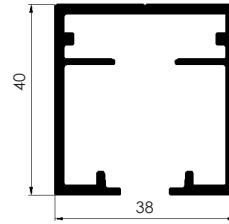

GUIA TECHO PLUS

6m. Condiciones especiales de envío
6m. Special shipping conditions

CEILING PLUS UPPER TRACK

ACABADOS	FINISHINGS	2 m.	3 m.	4 m.	6 m.
LACADOS	COATED	REF.	REF.	REF.	REF.
Blanco Mate RAL 9003	Mat White RAL 9003	SK111.L.BM.2	SK111.L.BM.3	SK111.L.BM.4	SK111.L.BM.6
Negro Mate	Mat Black	SK111.L.NM.2	SK111.L.NM.3	SK111.L.NM.4	SK111.L.NM.6
Repintable	Pre-paint	SK111.L.T.2	SK111.L.T.3	SK111.L.T.4	SK111.L.T.6
ANODIZADOS	ANODIZED	REF.	REF.	REF.	REF.
Natural	Natural	-	-	-	-
Plata Mate	Natural Anodized	SK111.A.PM.2	SK111.A.PM.3	SK111.A.PM.4	SK111.A.PM.6