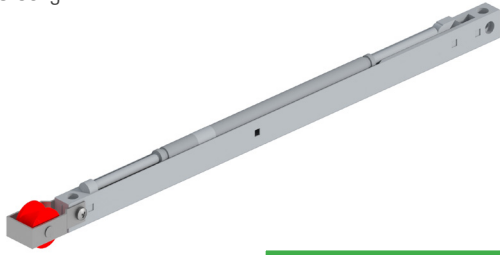

KIT AMORTIGUADOR SKY DESMONTABLE 60kg

SKY SOFT-CLOSING SYSTEM FOR REMOVABLE PLUS TRACK UP TO 60kg

REF.

SKGD.AMORT.60

Solo válido para guías desmontables
Only valid for removable plastboard
plus tracks