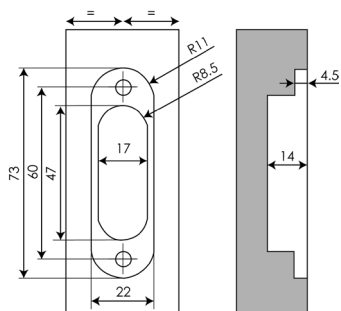

CIERRE MAGNETICO

MAGNETIC CLOSING

REF.
PA.250.L.N
PA.250.L.B