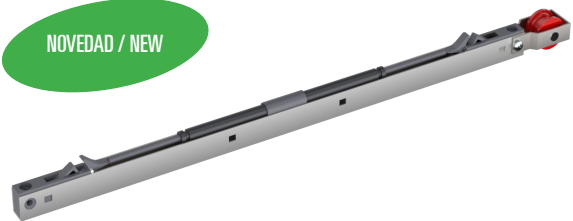

NOVEDAD / NEW

REF.

SKGD.AMBID.60

Solo válido para guías desmontables
Only valid for removable plastboard
plus tracks

KIT AMORTIGUADOR BIDIRECCIONAL SKY DESMONTABLE 80kg

SKY SOFT-CLOSING SYSTEM FOR REMOVABLE PLUS TRACK UP TO 80kg

NOVEDAD / NEW

REF.

SKGD.AMBID.80

Solo válido para guías desmontables
Only valid for removable plastboard
plus tracks

KIT AMORTIGUADOR BIDIRECCIONAL SKY DESMONTABLE 100kg

SKY SOFT-CLOSING SYSTEM FOR REMOVABLE PLUS TRACK UP TO 100kg