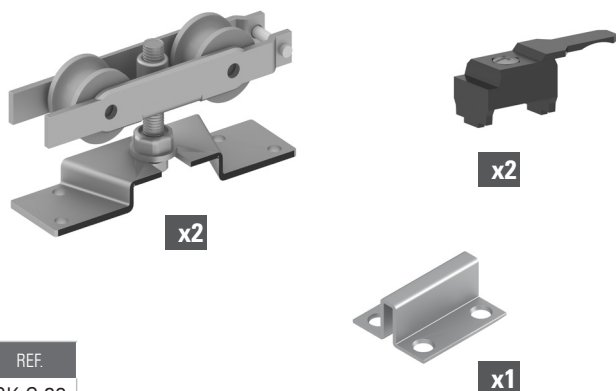

COMPLEMENTOS

COMPLEMENTS

CARRO SKY MADERA 60kg

60kg WOOD SKY ROLLER

REF.
SK.C.60