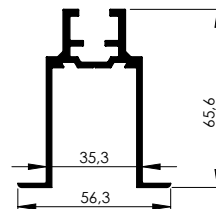

PORTACARRIL SIMPLE PLADUR PLUS DESMONTABLE

SINGLE RECESSED FRAME FOR REMOVABLE PLASTBOARD PLUS TRACK

ACABADOS	FINISHINGS	2 m.	3 m.	4 m.	6 m.
LACADOS	COATED	REF.	REF.	REF.	REF.
Blanco Mate RAL 9003	Mat White RAL 9003	SK118.L.BM.2	SK118.L.BM.3	SK118.L.BM.4	SK118.L.BM.6
Negro Mate	Mat Black	SK118.L.NM.2	SK118.L.NM.3	SK118.L.NM.4	SK118.L.NM.6
Repintable	Pre-paint	SK118.L.T.2	SK118.L.T.3	SK118.L.T.4	SK118.L.T.6