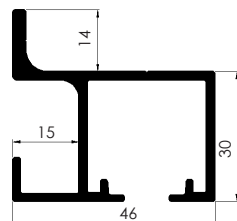

GUIA A PARED

WALL UPPER TRACK

6m. Condiciones especiales de envío

6m. Special shipping conditions

ACABADOS	FINISHINGS	2 m.	3 m.	4 m.	6 m.
ANODIZADOS	ANODIZED	REF.	REF.	REF.	REF.
Natural	Natural	-	-	-	-
Plata Mate	Natural Anodized	SK115.A.PM.2	SK115.A.PM.3	SK115.A.PM.4	SK115.A.PM.6