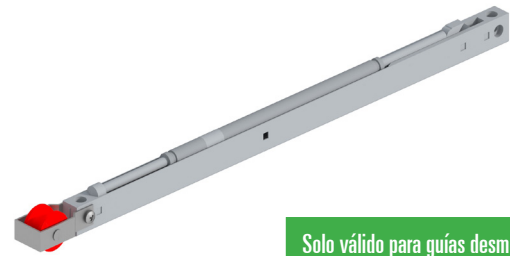

KIT AMORTIGUADOR SKY DESMONTABLE 80kg

SKY SOFT-CLOSING SYSTEM FOR REMOVABLE PLUS TRACK UP TO 80kg

REF.

SKGD.AMORT.80

Solo válido para guías desmontables
Only valid for removable plastboard
plus tracks