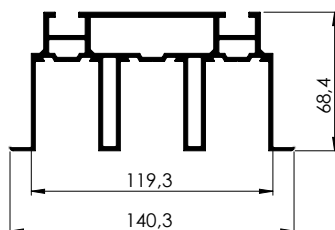

PORTACARRIL TRIPLE PLADUR PLUS DESMONTABLE

TRIPLE RECESSED FRAME FOR REMOVABLE PLASTBOARD PLUS TRACK

ACABADOS	FINISHINGS	2 m.	3 m.	4 m.	6 m.
LACADOS	COATED	REF.	REF.	REF.	REF.
Blanco Mate RAL 9003	Mat White RAL 9003	SK120.L.BM.2	SK120.L.BM.3	SK120.L.BM.4	SK120.L.BM.6
Negro Mate	Mat black	SK120.L.NM.2	SK120.L.NM.3	SK120.L.NM.4	SK120.L.NM.6
Repintable	Pre-paint	SK120.L.T.2	SK120.L.T.3	SK120.L.T.4	SK120.L.T.6

SOPORTE ANCLAJE TECHO PORTACARRIL PLADUR PLUS DESMONTABLE

SINGLE HANGER BRACKET FOR REMOVABLE PLUS TRACK

PARA MONTAJE GUIA PLADUR PLUS DESMONTABLE

FOR LAMINATED PLASTBOARD SINGLE AND DOUBLE REMOVABLE PLASTBOARD PLUS TRACK