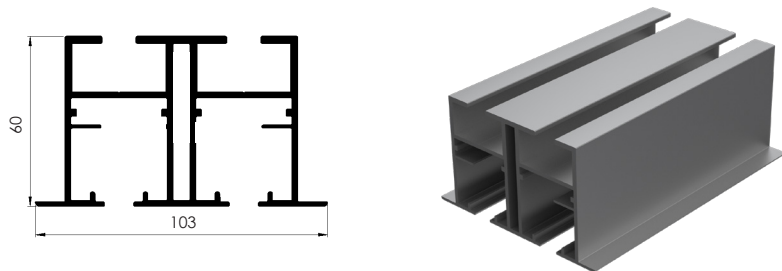

GUIA PLADUR PLUS DOBLE

PLASTERBOARD DOUBLE UPPER TRACK PLUS

ACABADOS	FINISHINGS	2 m.	3 m.	4 m.	6 m.
LACADOS	COATED	REF.	REF.	REF.	REF.
Blanco Mate RAL 9003	Mat White RAL 9003	SK1135.L.BM.2	SK1135.L.BM.3	SK1135.L.BM.4	SK1135.L.BM.6
Negro Mate	Mat Black	SK1135.L.NM.2	SK1135.L.NM.3	SK1135.L.NM.4	SK1135.L.NM.6
Repintable	Pre-paint	SK1135.L.T.2	SK1135.L.T.3	SK1135.L.T.4	SK1135.L.T.6
ANODIZADOS	ANODIZED	REF.	REF.	REF.	REF.
Natural	Natural	-	-	-	-
Plata Mate	Natural Anodized	SK1135.A.PM.2	SK1135.A.PM.3	SK1135.A.PM.4	SK1135.A.PM.6