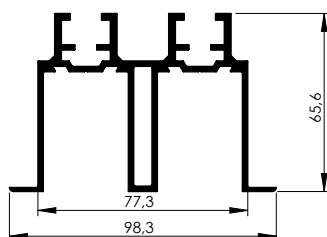

PORTACARRIL DOBLE PLADUR PLUS DESMONTABLE

DOUBLE RECESSED FRAME FOR REMOVABLE PLASTBOARD PLUS TRACK

ACABADOS	FINISHINGS	2 m.	3 m.	4 m.	6 m.
LACADOS	COATED	REF.	REF.	REF.	REF.
Blanco Mate RAL 9003	Mat White RAL 9003	SK119.L.BM.2	SK119.L.BM.3	SK119.L.BM.4	SK119.L.BM.6
Negro Mate	Mat black	SK119.L.NM.2	SK119.L.NM.3	SK119.L.NM.4	SK119.L.NM.6
Repintable	Pre-paint	SK119.L.T.2	SK119.L.T.3	SK119.L.T.4	SK119.L.T.6