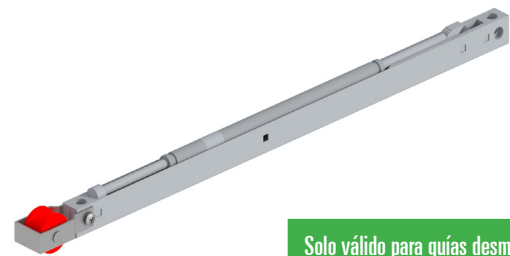

SKY SOFT-CLOSING SYSTEM FOR REMOVABLE PLUS TRACK UP TO 100kg

REF.

SKGD.AMORT.100

Solo válido para guías desmontables
Only valid for removable plastboard
plus tracks

KIT AMORTIGUADOR SKY DESMONTABLE 120kg

SKY SOFT-CLOSING SYSTEM FOR REMOVABLE PLUS TRACK UP TO 120kg