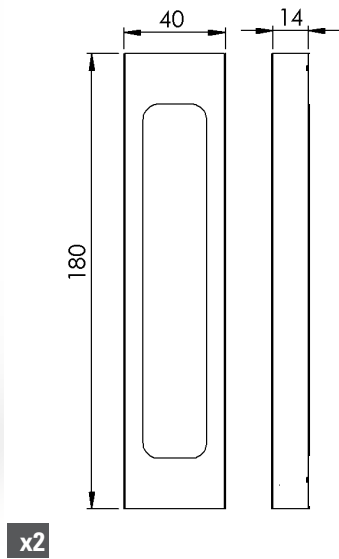

TIRADOR CAVE ROBLE AUTOADHESIVO

OAK ALUMINIUM SEF-ADHESIVE HANDLE

+ Rollo cinta doble cara
+ Double-sided tap

REF.

PA.TCA.RB