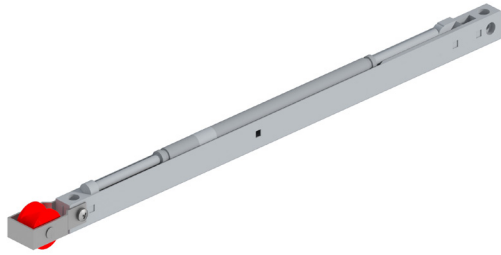

KIT AMORTIGUADOR SKY 60kg

SKY SOFT-CLOSING SYSTEM UP TO 60kg

REF.

SK.AMORT.60

Solo válido para guías plus
Only valid for plus tracks