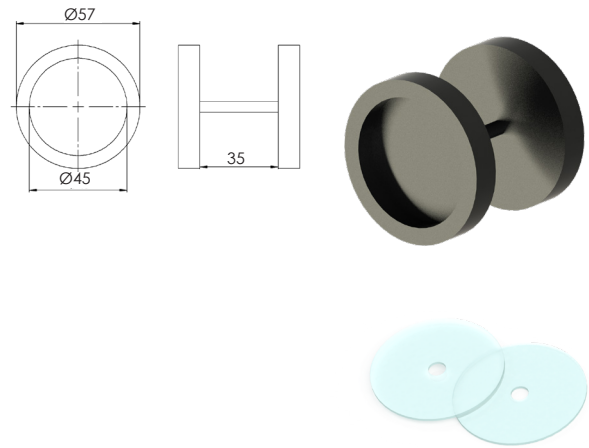

JUEGO TIRADOR DAMA

DAMA HANDLE SET