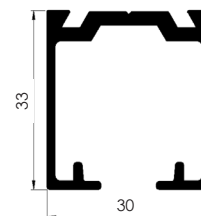

GUIA A TECHO MIDI

MIDI UPPER TRACK

ACABADOS	FINISHINGS	2 m.	3 m.	4 m.	6 m.
LACADOS	COATED	REF.	REF.	REF.	REF.
Blanco Mate Ral 9003	Mat White RAL 9003	SK114.L.BM03.2	SK114.L.BM03.3	SK114.L.BM03.4	SK114.L.BM03.6
Negro Mate	Mat Black	SK114.L.NM.2	SK114.L.NM.3	SK114.L.NM.4	SK114.L.NM.6
ANODIZADOS	ANODIZED	REF.	REF.	REF.	REF.
Natural	Natural	SK114.A.N.2	SK114.A.N.3	SK114.A.N.4	SK114.A.N.6
Plata Mate	Natural Anodized	SK114.A.PM.2	SK114.A.PM.3	SK114.A.PM.4	SK114.A.PM.6