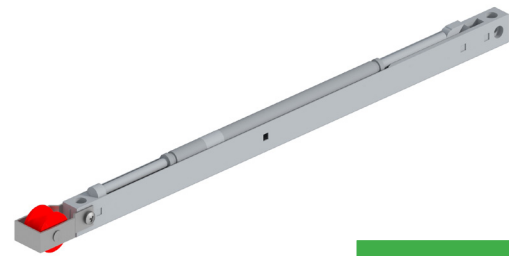

KIT AMORTIGUADOR SKY 120kg

SKY SOFT-CLOSING SYSTEM UP TO 120kg

REF.

SK.AMORT.120

Solo válido para guías plus
Only valid for plus tracks