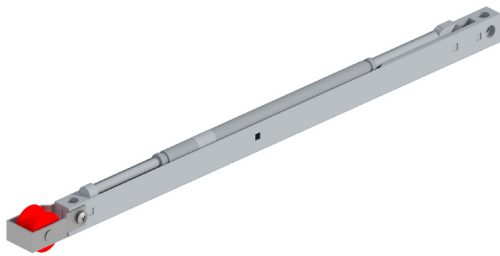

KIT AMORTIGUADOR SKY 100kg

SKY SOFT-CLOSING SYSTEM UP TO 100kg

REF.

SK.AMORT.100

Solo válido para guías plus
Only valid for plus tracks