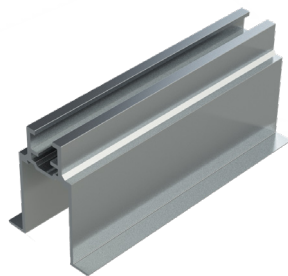

PORTACARRIL SIMPLE GUÍA PLADUR PLUS DESMONTABLE
SINGLE RECESSED FRAME FOR REMOVABLE PLASTBOARD PLUS TRACK

ACABADOS	FINISHINGS	2 m.	3 m.	4 m.	6 m.
LACADOS	COATED	REF.	REF.	REF.	REF.
Blanco Mate RAL 9003	Mat White RAL 9003	SK118.L.BM.2	SK118.L.BM.3	SK118.L.BM.4	SK118.L.BM.6
Negro Mate	Mat Black	SK118.L.NM.2	SK118.L.NM.3	SK118.L.NM.4	SK118.L.NM.6
Repintable	Pre-paint	SK118.L.T.2	SK118.L.T.3	SK118.L.T.4	SK118.L.T.6