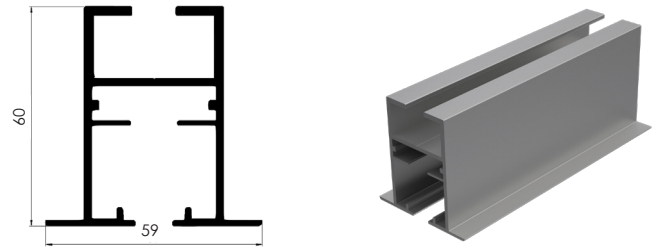

GUIA PLADUR PLUS

6m. Condiciones especiales de envío
6m. Special shipping conditions

PLASTERBOARD UPPER TRACK PLUS

ACABADOS	FINISHINGS	2 m.	3 m.	4 m.	6 m.
LACADOS	COATED	REF.	REF.	REF.	REF.
Blanco Mate RAL 9003	Mat White RAL 9003	SK113.L.BM.2	SK113.L.BM.3	SK113.L.BM.4	SK113.L.BM.6
Negro Mate	Mat Black	SK113.L.NM.2	SK113.L.NM.3	SK113.L.NM.4	SK113.L.NM.6
Repintable	Pre-paint	SK113.L.T.2	SK113.L.T.3	SK113.L.T.4	SK113.L.T.6
ANODIZADOS	ANODIZED	REF.	REF.	REF.	REF.
Natural	Natural	-	-	-	-
Plata Mate	Natural Anodized	SK113.A.PM.2	SK113.A.PM.3	SK113.A.PM.4	SK113.A.PM.6