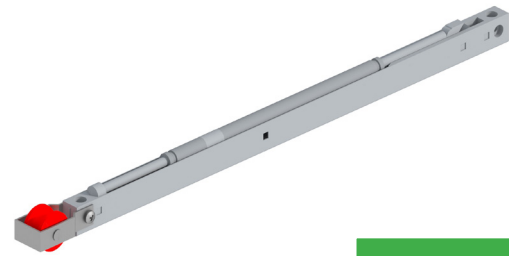

KIT AMORTIGUADOR SKY 60kg

SKY SOFT-CLOSING SYSTEM UP TO 60kg

REF.

SK.AMORT.60

Solo válido para guías plus
Only valid for plus tracks

KIT AMORTIGUADOR SKY 80kg

SKY SOFT-CLOSING SYSTEM UP TO 80kg

REF.