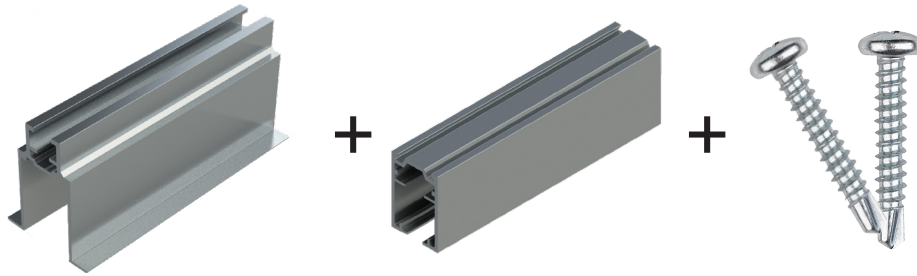

KIT PORTACARRIL SIMPLE + GUIA PLADUR PLUS DESMONTABLE + TORNILLERÍA

SINGLE RECESSED FRAME + REMOVABLE PLASTBOARD PLUS TRACK + SCREWS

ACABADOS	FINISHINGS	2 m.	3 m.	4 m.	6 m.
LACADOS	COATED	REF.	REF.	REF.	REF.
Blanco Mate RAL 9003	Mat White RAL 9003	SK.KGDCS.L.BM.2	SK.KGDCS.L.BM.3	SK.KGDCS.L.BM.4	SK.KGDCS.L.BM.6
Negro Mate	Mat Black	SK.KGDCS.L.NM.2	SK.KGDCS.L.NM.3	SK.KGDCS.L.NM.4	SK.KGDCS.L.NM.6
Repintable	Pre-paint	SK.KGDCS.L.T.2	SK.KGDCS.L.T.3	SK.KGDCS.L.T.4	SK.KGDCS.L.T.6
Tornillería incluida	Included screws	5 Unds.	8 Unds.	10 Unds.	16 Unds.