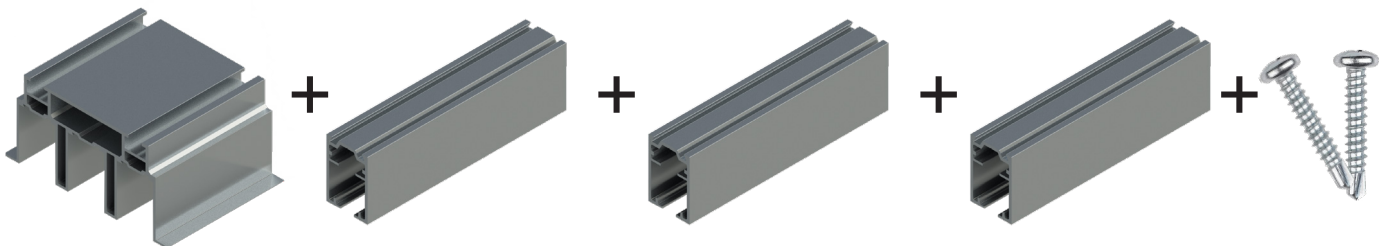

KIT PORTACARRIL TRIPLE + GUIAS PLADUR PLUS DESMONTABLE+ TORNILLERÍA

TRIPLE RECESSED FRAME + REMOVABLE PLASTBOARD PLUS TRACK + SCREWS

ACABADOS	FINISHINGS	2 m.	3 m.	4 m.	6 m.
LACADOS	COATED	REF.	REF.	REF.	REF.
Blanco Mate RAL 9003	Mat White RAL 9003	SK.KGDCT.L.BM.2	SK.KGDCT.L.BM.3	SK.KGDCT.L.BM.4	SK.KGDCT.L.BM.6
Repintable	Pre-paint	SK.KGDCT.L.T.2	SK.KGDCT.L.T.3	SK.KGDCT.L.T.4	SK.KGDCT.L.T.6
Tornillería incluida	Included screws	20 Unds.	24 Unds.	30 Unds.	48 Unds.