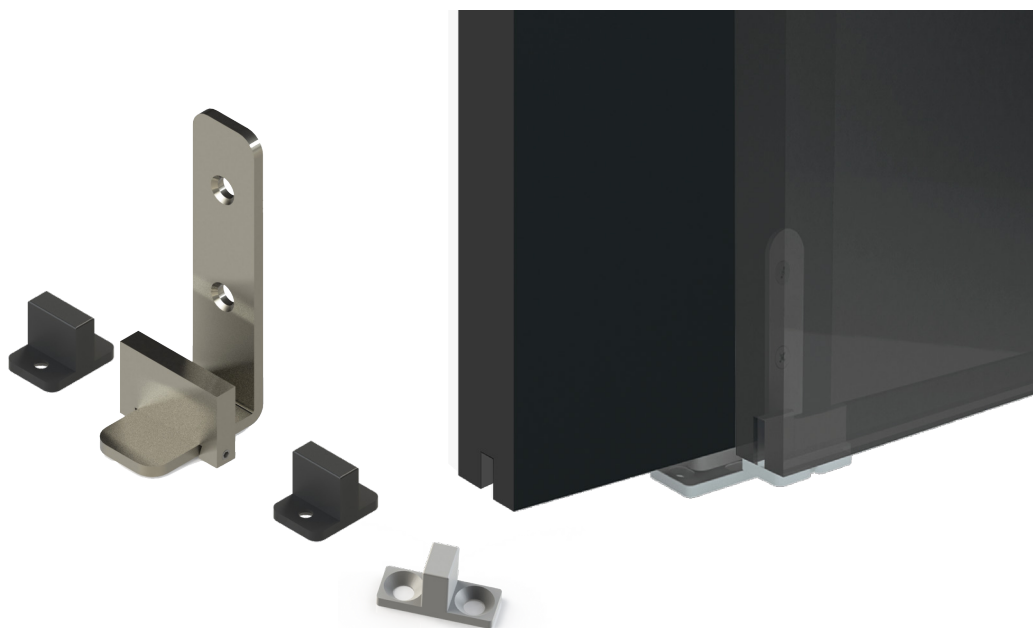

NOVEDAD / NEW

REF.

SKGD.AMBID.120

Solo válido para guías desmontables
Only valid for removable plastboard
plus tracks

SISTEMA ARRASTRE MADERA

WOOD DRAG SYSTEM

→|← 25 - 50 mm

 Guía manual