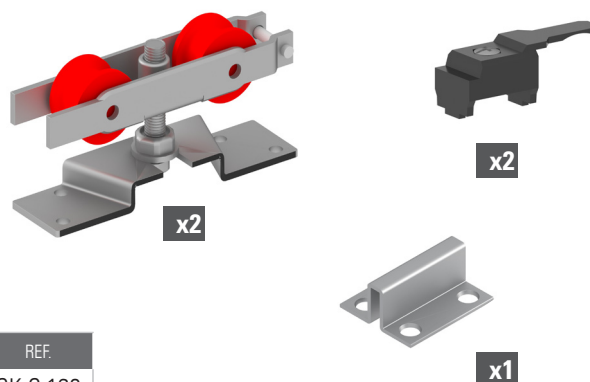

COMPLEMENTOS

COMPLEMENTS

CARRO SKY MADERA 60kg

60kg WOOD SKY ROLLER

REF.
SK.C.60

CARRO SKY MADERA 120kg

120kg WOOD SKY ROLLER

REF.
SK.C.120