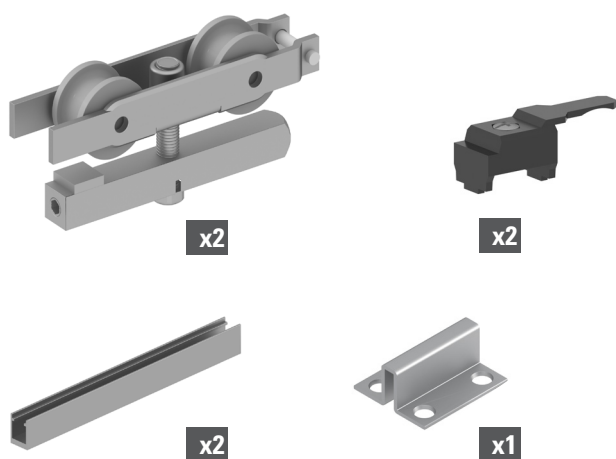

RETRAC SKY MADERA 60kg

60kg WOOD SKY RETRAC ROLLER

REF.
SK.CR.60