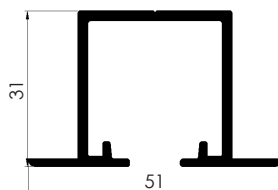

GUIA PLADUR

PLASTERBOARD UPPER TRACK

ACABADOS	FINISHINGS	2 m.	3 m.	4 m.	6 m.
ANODIZADOS	ANODIZED	REF.	REF.	REF.	REF.
Natural	Natural	-	-	-	-
Plata Mate	Natural Anodized	SK116.A.PM.2	SK116.A.PM.3	SK116.A.PM.4	SK116.A.PM.6