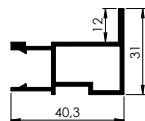

Fijo mayor que la mitad del ancho de luz total
Fix system longer than half of wall width opening

ELEMENTOS DEL KIT

SET ELEMENTS

Perfil base
Base profile
1 x 3m
1 x 1,5m

Perfil clip
Clip profile
1 x 3m
1 x 1,5m