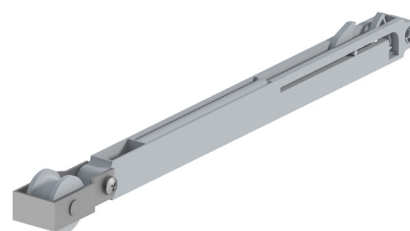

KIT AMORTIGUADOR SKY 60kg CORTO

SKY SOFT-CLOSING SYSTEM UP TO 60kg SMALL

REF.
SK.AMORT.60P

Solo válido para guías plus
Only valid for plus tracks