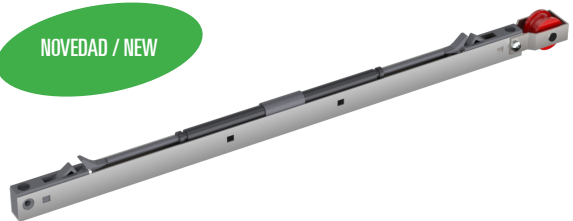

KIT AMORTIGUADOR BIDIRECCIONAL SKY DESMONTABLE 120kg

SKY SOFT-CLOSING SYSTEM FOR REMOVABLE PLUS TRACK UP TO 120kg

NOVEDAD / NEW

REF.

SKGD.AMBID.120

Solo válido para guías desmontables
Only valid for removable plastboard
plus tracks