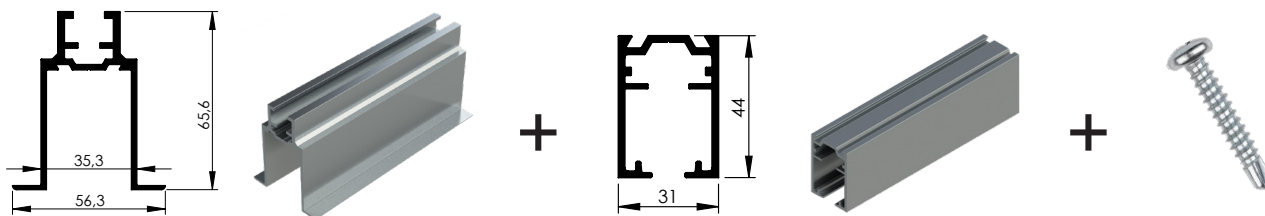

KIT PORTACARRIL SIMPLE + GUIA PLADUR PLUS DESMONTABLE + TORNILLERÍA

SINGLE RECESSED FRAME + REMOVABLE PLASTBOARD PLUS TRACK + SCREWS

ACABADOS	FINISHINGS	2 m.	3 m.	4 m.	6 m.
LACADOS	COATED	REF.	REF.	REF.	REF.
Blanco Mate RAL 9003	Mat White RAL 9003	SK.KGDCS.L.BM.2	SK.KGDCS.L.BM.3	SK.KGDCS.L.BM.4	SK.KGDCS.L.BM.6
Negro Mate	Mat Black	SK.KGDCS.L.NM.2	SK.KGDCS.L.NM.3	SK.KGDCS.L.NM.4	SK.KGDCS.L.NM.6
Repintable	Pre-paint	SK.KGDCS.L.T.2	SK.KGDCS.L.T.3	SK.KGDCS.L.T.4	SK.KGDCS.L.T.6
Tornillería incluida	Included screws	5 Unds.	8 Unds.	10 Unds.	16 Unds.