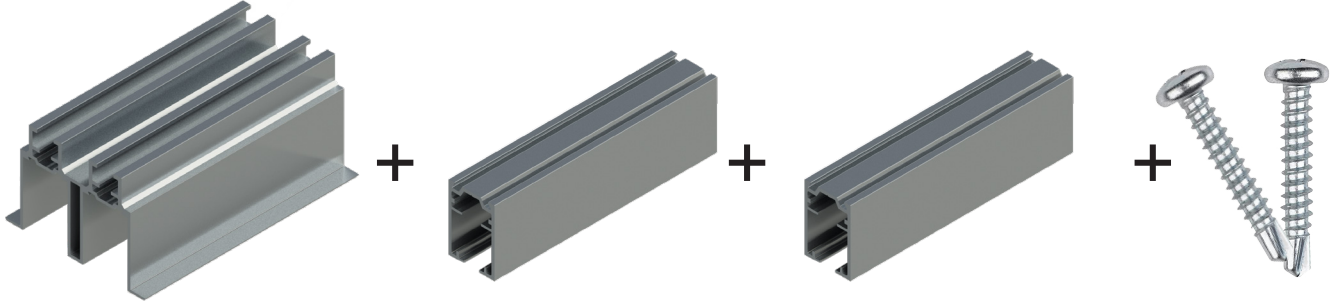

KIT PORTACARRIL DOBLE + GUIAS PLADUR PLUS DESMONTABLE+ TORNILLERÍA

DOUBLE RECESSED FRAME + REMOVABLE PLASTBOARD PLUS TRACK + SCREWS

ACABADOS	FINISHINGS	2 m.	3 m.	4 m.	6 m.
LACADOS	COATED	REF.	REF.	REF.	REF.
Blanco Mate RAL 9003	Mat White RAL 9003	SK.KGDCCD.L.BM.2	SK.KGDCCD.L.BM.3	SK.KGDCCD.L.BM.4	SK.KGDCCD.L.BM.6
Negro Mate	Mat Black	SK.KGDCCD.L.NM.2	SK.KGDCCD.L.NM.3	SK.KGDCCD.L.NM.4	SK.KGDCCD.L.NM.6
Repintable	Pre-paint	SK.KGDCCD.L.T.2	SK.KGDCCD.L.T.3	SK.KGDCCD.L.T.4	SK.KGDCCD.L.T.6
Tornillería incluida	Included screws	10 Unds.	16 Unds.	20 Unds.	32 Unds.