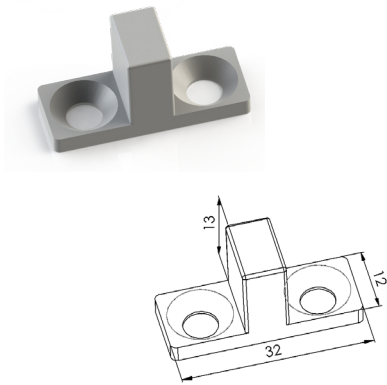

GUIADOR PA

PA BOTTOM GUIDER

INCLUIDO EN EL KIT
SET INCLUDED

REF.

PA.750