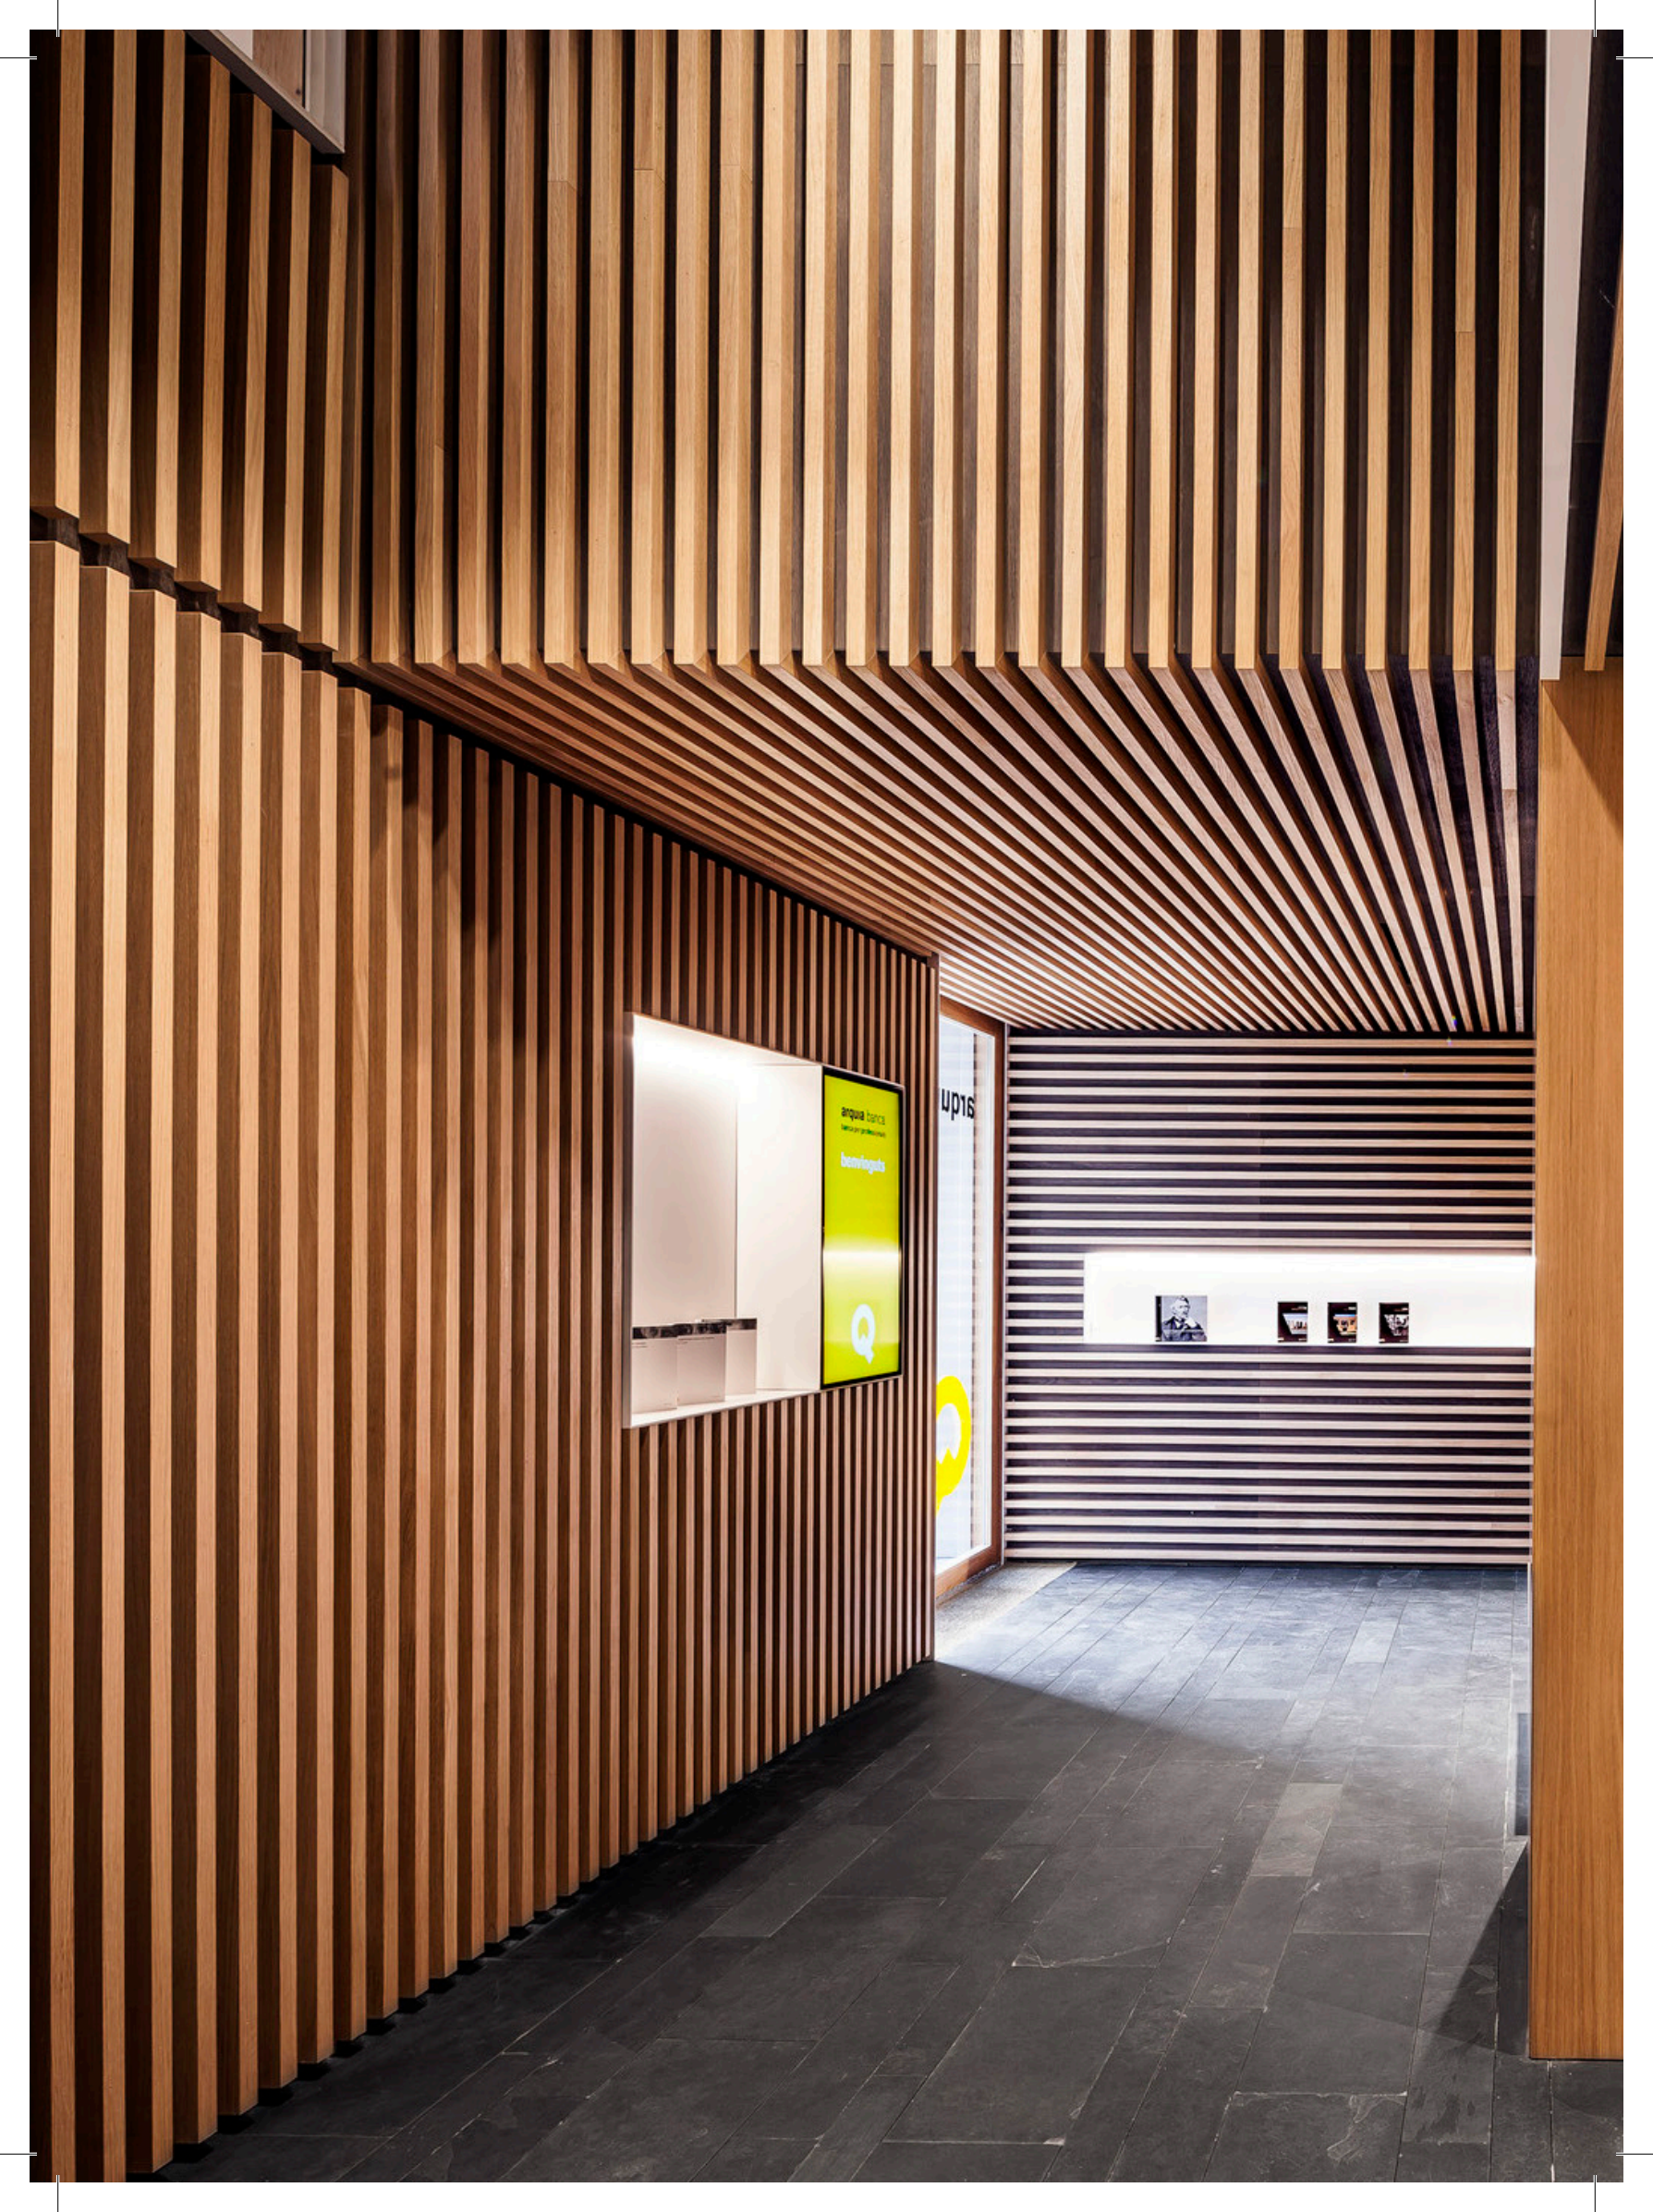

REVESTIMIENTOS ALUMINIO PARA PARED Y TECHO

REVESTIMIENTO DE ALUMINIO PARED Y TECHO
ALUMINIUM "TIMBER" BATTENS

275

PANELADO DE PAREDES
ALUMINIUM BATTEN

278

arquitectura
doméstica

A display case containing a white board and a green screen with text and a logo.

upis

A window with a white wall and horizontal slats, featuring a yellow circular logo.

A display of small items on a white wall with horizontal slats.

RECEPTION

REVESTIMIENTO DE ALUMINIO PARA PARED Y TECHO