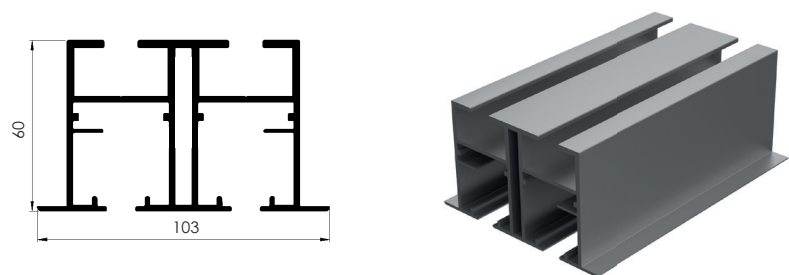

GUIA PARA PLADUR PLUS DOBLE

PLASTERBOARD DOUBLE UPPER TRACK PLUS

ACABADOS	FINISHINGS	2 m.	3 m.	4 m.	6 m.
ANODIZADOS	ANODIZED	REF.	REF.	REF.	REF.
Natural	Natural	-	-	-	-
Plata Mate	Natural Anodized	SK1135.A.PM.2	SK1135.A.PM.3	SK1135.A.PM.4	SK1135.A.PM.6
LACADOS	COATED	REF.	REF.	REF.	REF.
Blanco Mate RAL 9003	Mat White RAL 9003	SK1135.L.BM.2	SK1135.L.BM.3	SK1135.L.BM.4	SK1135.L.BM.6
Negro Mate	Mat Black	SK1135.L.NM.2	SK1135.L.NM.3	SK1135.L.NM.4	SK1135.L.NM.6
Moka	Moka	SK1135.L.MK.2	SK1135.L.MK.3	SK1135.L.MK.4	SK1135.L.MK.6
Repintable	Pre-paint	SK1135.L.T.2	SK1135.L.T.3	SK1135.L.T.4	SK1135.L.T.6