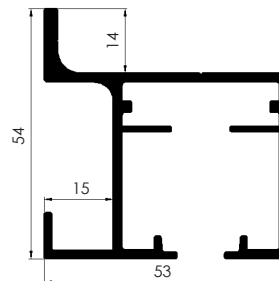

GUIA PARED PLUS

WALL PLUS UPPER TRACK

ACABADOS	FINISHINGS	2 m.	3 m.	4 m.	6 m.
ANODIZADOS	ANODIZED	REF.	REF.	REF.	REF.
Natural	Natural	-	-	-	-
Plata Mate	Natural Anodized	SK112.A.PM.2	SK112.A.PM.3	SK112.A.PM.4	SK112.A.PM.6
LACADOS	COATED	REF.	REF.	REF.	REF.
Blanco Mate RAL 9003	Mat White RAL 9003	SK112.L.BM.2	SK112.L.BM.3	SK112.L.BM.4	SK112.L.BM.6
Negro Mate	Mat Black	SK112.L.NM.2	SK112.L.NM.3	SK112.L.NM.4	SK112.L.NM.6
Moka	Moka	SK112.L.MK.2	SK112.L.MK.3	SK112.L.MK.4	SK112.L.MK.6
Repintable	Pre-paint	SK112.L.T.2	SK112.L.T.3	SK112.L.T.4	SK112.L.T.6