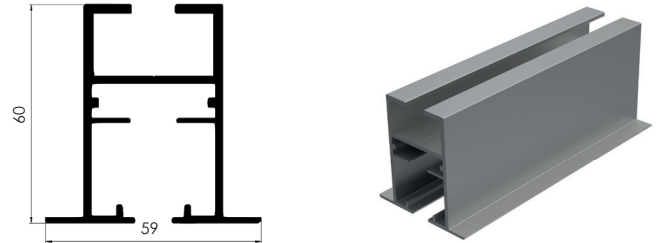

6m. Condiciones especiales de envío
6m. Special shipping conditions

GUIA SUPERIOR PARA PLADUR PLUS

PLASTERBOARD UPPER TRACK PLUS

ACABADOS	FINISHINGS	2 m.	3 m.	4 m.	6 m.
ANODIZADOS	ANODIZED	REF.	REF.	REF.	REF.
Natural	Natural	-	-	-	-
Plata Mate	Natural Anodized	SK113.A.PM.2	SK113.A.PM.3	SK113.A.PM.4	SK113.A.PM.6
LACADOS	COATED	REF.	REF.	REF.	REF.
Blanco Mate RAL 9003	Mat White RAL 9003	SK113.L.BM.2	SK113.L.BM.3	SK113.L.BM.4	SK113.L.BM.6
Negro Mate	Mat Black	SK113.L.NM.2	SK113.L.NM.3	SK113.L.NM.4	SK113.L.NM.6
Moka	Moka	SK113.L.MK.2	SK113.L.MK.3	SK113.L.MK.4	SK113.L.MK.6
Repintable	Pre-paint	SK113.L.T.2	SK113.L.T.3	SK113.L.T.4	SK113.L.T.6