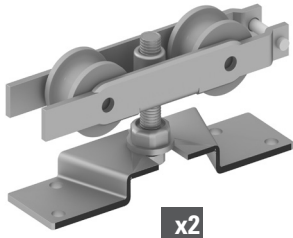

COMPLEMENTOS

COMPLEMENTS

CARRO SKY MADERA 60kg

60kg WOOD SKY ROLLER

x2

x2

x1

REF.
SK.C.60