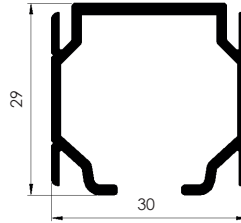

SKY RUSTICO

201

SKY

SKY

ADINOR

GUIA SUPERIOR A TECHO BASIC

CEILING BASIC UPPER TRACK

6m. Condiciones especiales de envío
6m. Special shipping conditions