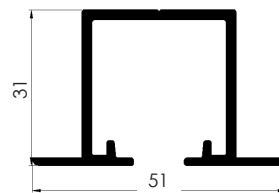

GUIA TECHO PLADUR

PLASTERBOARD UPPER TRACK

ACABADOS	FINISHINGS	2 m.	3 m.	4 m.	6 m.
ANODIZADOS	ANODIZED	REF.	REF.	REF.	REF.
Natural	Natural	-	-	-	-
Plata Mate	Natural Anodized	SK116.A.PM.2	SK116.A.PM.3	SK116.A.PM.4	SK116.A.PM.6