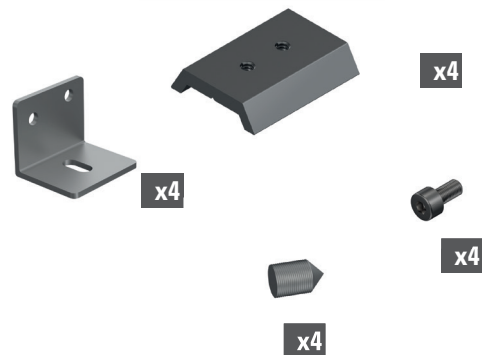

ESCUADRA 7,5 mm GUÍA MIDI

7,5 mm ANGLE FOR MIDI TRACK

REF.

SK114.AG.1

ESCUADRA 17,5 mm GUÍA MIDI

17,5mm ANGLE FOR MIDI TRACK

REF.

SK114.AG.2

ESCUADRA PARA GUÍA BÁSIC

ANGLE FOR BASIC TRACK

REF.

SK111.AG

TAPETA GUÍA A PARED PLUS

END COVER FOR WALL PLUS UPPER TRACK

Solo válido para guía plus pared
Only valid for wall plus upper track

LACADOS	COATED	REF.
Blanco mate	Mat White	SK.COV.112.B
Negro mate	Mat Black	SK.COV.112.NM
Moka	Moka	SK.COV.112.MK
Repintable	Pre-paint	SK.COV.112
Plata mate	Natural Anodized	SK.COV.112.PM

KIT ESCUADRA PARA EMBELLECEDOR GUÍA MIDI

SET FOR TRIM COVER

REF.

SK114.ES

SOPORTE ANCLAJE TECHO GUÍA PLADUR PLUS

SINGLE HANGER BRACKET

PARA MONTAJE GUIA PLADUR
SIMPLE Y DOBLE

FOR LAMINATED PLASTBOARD
SINGLE AND DOUBLE TRACK

REF.

SK.ST.113

SOPORTE ANCLAJE TECHO TRIPLE GUÍA PLADUR PLUS

DOUBLE HANGER BRACKET

PARA MONTAJE GUIA PLADUR
TRIPLE

FOR LAMINATED PLASTBOARD
TRIPLE TRACK

REF.

SK.ST3.113

SOPORTE ANCLAJE TECHO CUÁDRUPLE GUÍA PLADUR PLUS

DOUBLE HANGER BRACKET

PARA MONTAJE GUIA PLADUR
CUÁDRUPLE

FOR LAMINATED PLASTBOARD
QUAD TRACK

REF.

SK.ST4.113