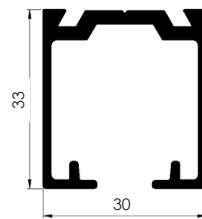

GUIA SKY MIDI

MIDI UPPER TRACK

ACABADOS	FINISHINGS	2 m.	3 m.	4 m.	6 m.
ANODIZADOS	ANODIZED	REF.	REF.	REF.	REF.
Natural	Natural	SK114.A.N.2	SK114.A.N.3	SK114.A.N.4	SK114.A.N.6
Plata Mate	Natural Anodized	SK114.A.PM.2	SK114.A.PM.3	SK114.A.PM.4	SK114.A.PM.6