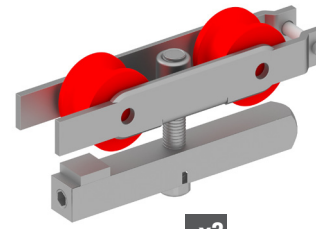

RETRAC SKY MADERA 120kg

120kg WOOD SKY RETRAC ROLLER

x2

x2