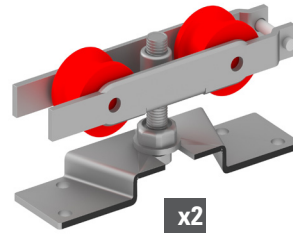

CARRO SKY MADERA 120kg

120kg WOOD SKY ROLLER

x2

x2

x1

REF.
SK.C.120