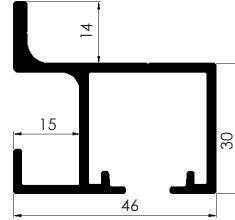

SKY

ADINOR

GUIA A PARED

WALL UPPER TRACK

6m. Condiciones especiales de envío

6m. Special shipping conditions

ACABADOS	FINISHINGS	2 m.	3 m.	4 m.	6 m.
ANODIZADOS	ANODIZED	REF.	REF.	REF.	REF.
Natural	Natural	-	-	-	-
Plata Mate	Natural Anodized	SK115.A.PM.2	SK115.A.PM.3	SK115.A.PM.4	SK115.A.PM.6