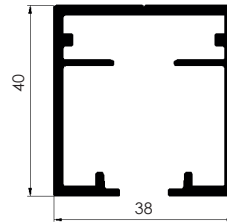

GUIA TECHO PLUS

CEILING PLUS UPPER TRACK

ACABADOS	FINISHINGS	2 m.	3 m.	4 m.	6 m.
ANODIZADOS	ANODIZED	REF.	REF.	REF.	REF.
Natural	Natural	-	-	-	-
Plata Mate	Natural Anodized	SK111.A.PM.2	SK111.A.PM.3	SK111.A.PM.4	SK111.A.PM.6
LACADOS	COATED	REF.	REF.	REF.	REF.
Blanco Mate RAL 9003	Mat White RAL 9003	SK111.L.BM.2	SK111.L.BM.3	SK111.L.BM.4	SK111.L.BM.6
Negro Mate	Mat Black	SK111.L.NM.2	SK111.L.NM.3	SK111.L.NM.4	SK111.L.NM.6
Moka	Moka	SK111.L.MK.2	SK111.L.MK.3	SK111.L.MK.4	SK111.L.MK.6
Repintable	Pre-paint	SK111.L.T.2	SK111.L.T.3	SK111.L.T.4	SK111.L.T.6