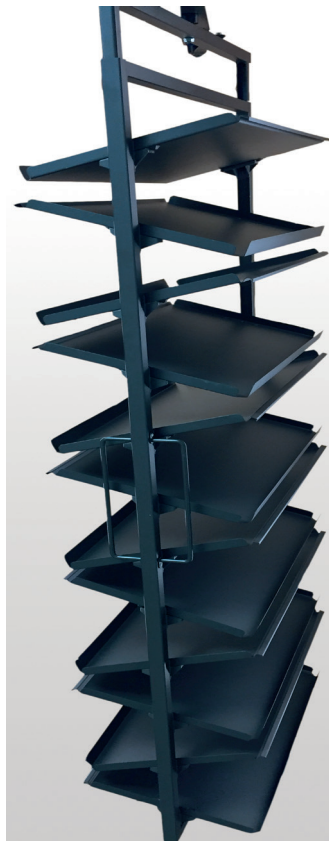

JUEGO VARILLAS PANTALONERO (4 un)

SET OF TROUSERS RODS (4 un)

REF.
63.PAPG.4

DISTANCIADOR

DRAWER GASKET

REF.
61.DIS

ZAPATERO GIRATORIO

SWIVEL SHOE RACK

Anchura mínima / Minimum width : 750 mm
 Altura / High: 1910 - 2250 mm
 Fondo mínimo / Minimum depth: 400 mm

REF.
64ZPM.RT

ZAPATERO CON BASE METÁLICA EXTENSIBLE

SHOE RACK WITH METAL BASE, ADJUSTABLE WIDTH