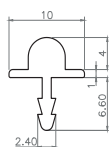

GUÍA INFERIOR GIAE

GIAE LOWER RAIL

REF.	Acabados	Finishings
129.A.PM	Plata Mate	Silver Painted