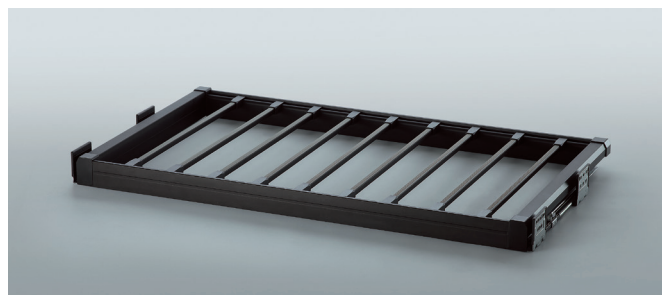

PANTALONERO BARRAS - GOMAS DESPLAZABLE EXTENSIBLE

PANTS HANGER NON SLIPPERY, REMOVABLE, ADJUSTABLE WIDTH

REF.	MEDIDAS (Ancho x fondo x alto) / MEASURES (Width x depth x height)
63.PAPG.500	464 - 514mm x 485 x 60
63.PAPG.600	564 - 614mm x 485 x 60
63.PAPG.700	664 - 714mm x 485 x 60
63.PAPG.800	764 - 814mm x 485 x 60
63.PAPG.900	864 - 914mm x 485 x 60
63.PAPG.1000	964 - 1014mm x 485 x 60