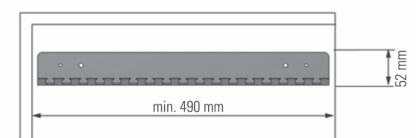

SKIRT RACK

REF.
62FLAE

CINTURONERO - CORBATERO FIJO

BELT AND TIE RACK

REF.
62CMULTI2

ZAPATERO CROMADO EXTENSIBLE CON FRENTE

SHOE RACK

REF.	L
65ZG/40-60	400 - 600 mm.
65ZG/50-80	500 - 800 mm.
65ZG/80-100	800 - 1000 mm.