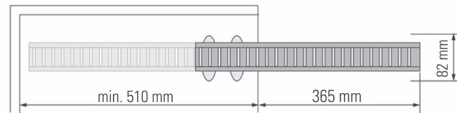

CINTURONERO - CORBATERO

BELT AND TIE RACK