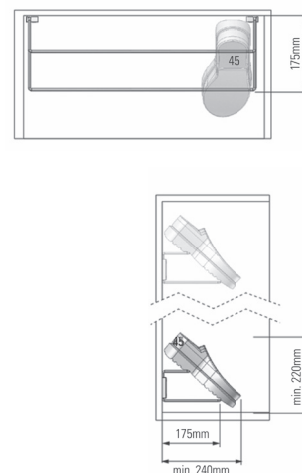

ZAPATERO FIJO

SHOE RACK

REF.	L
65ZF/45-62	450 - 620 mm.
65ZF/62-79	620 - 790 mm.
65ZF/79-96	790 - 960 mm.