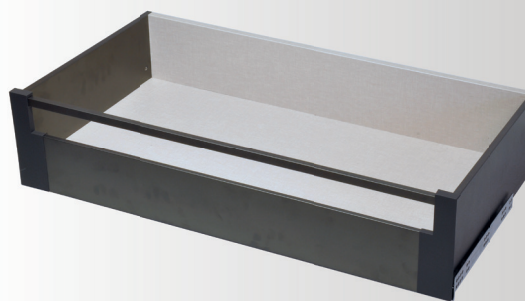

REF.	MEDIDAS / MEASURES	PROFUNDIDAD	ALTURA INTERIOR LIBRE
CMCF.112	160mm.	450mm.	112mm.
CMCF.144	192mm.	450mm.	144mm.