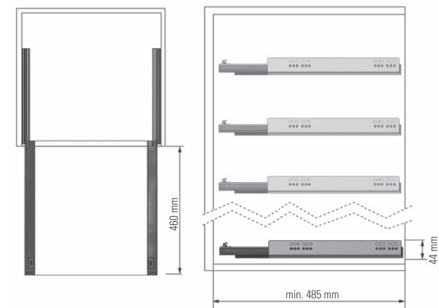

REF.
68JB

CIERRE AMORTIGUADO
GUÍA CUADRO HETTICH