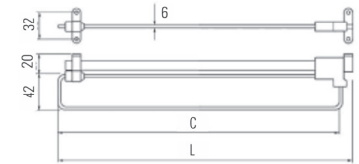

SOPORTE PERCHAS EXTENSIBLE

PULL OUT HANGER