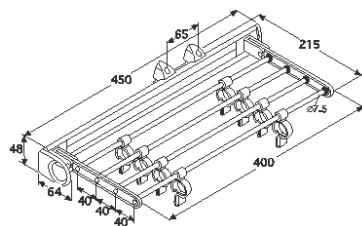

SKIRT RACK

REF.
62FLAE

CINTURONERO - CORBATERO FIJO

BELT AND TIE RACK

REF.
62CMULTI2

ZAPATERO CROMADO EXTENSIBLE CON FRENTE

SHOE RACK

REF.	L
65ZG/40-60	400 - 600 mm.
65ZG/50-80	500 - 800 mm.
65ZG/80-100	800 - 1000 mm.