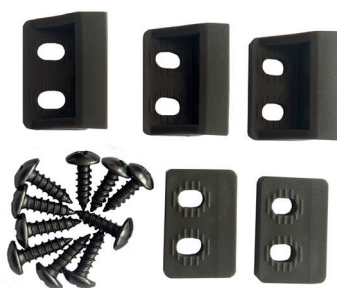

PANTALONERO BARRAS - GOMAS DESPLAZABLE EXTENSIBLE

PANTS HANGER NON SLIPPERY, REMOVABLE, ADJUSTABLE WIDTH

REF.	MEDIDAS (Ancho x fondo x alto) / MEASURES (Width x depth x height)
63.PAPG.500	464 - 514mm x 485 x 60
63.PAPG.600	564 - 614mm x 485 x 60
63.PAPG.700	664 - 714mm x 485 x 60
63.PAPG.800	764 - 814mm x 485 x 60
63.PAPG.900	864 - 914mm x 485 x 60
63.PAPG.1000	964 - 1014mm x 485 x 60

CLIPS FRENTE COMPLEMENTOS MOKA

FRONT MOKA ACCESSORIES CLIPS

REF.
61.CLIP

PERCHERO ABATIBLE MOKA SERVETTO

HYDRAULIC MOKA LIFT-UP

REF.	L
64PA.MK/45-60	450-600mm.
64PA.MK/60-83	600-830mm.
64PA.MK/83-115	830-1150mm.