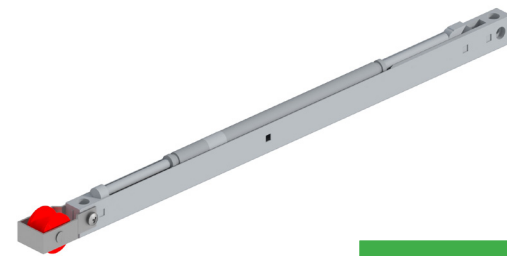

KIT AMORTIGUADOR SKY 60kg

SKY SOFT-CLOSING SYSTEM UP TO 60kg

REF.
SK.AMORT.60

Solo válido para guías plus
Only valid for plus tracks

KIT AMORTIGUADOR SKY 80kg

SKY SOFT-CLOSING SYSTEM UP TO 80kg

REF.
SK.AMORT.80