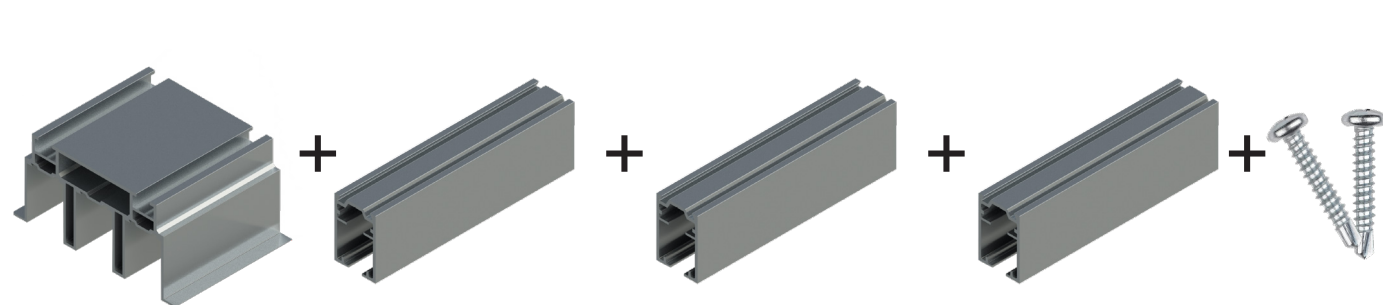

KIT PORTACARRIL TRIPLE + GUIAS PLADUR PLUS DESMONTABLE+ TORNILLERÍA

TRIPLE RECESSED FRAME + REMOVABLE PLASTBOARD PLUS TRACK + SCREWS

ACABADOS	FINISHINGS	2 m.	3 m.	4 m.	6 m.
LACADOS	COATED	REF.	REF.	REF.	REF.
Blanco Mate RAL 9003	Mat White RAL 9003	SK.KGDCT.L.BM.2	SK.KGDCT.L.BM.3	SK.KGDCT.L.BM.4	SK.KGDCT.L.BM.6
Repintable	Pre-paint	SK.KGDCT.L.T.2	SK.KGDCT.L.T.3	SK.KGDCT.L.T.4	SK.KGDCT.L.T.6
Tornillería incluida	Included screws	20 Unds.	24 Unds.	30 Unds.	48 Unds.