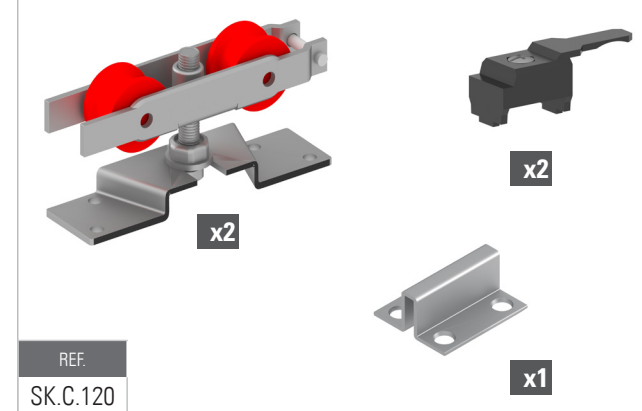

COMPLEMENTOS

COMPLEMENTS

CARRO SKY MADERA 60kg

60kg WOOD SKY ROLLER

REF.
SK.C.60

CARRO SKY MADERA 120kg

120kg WOOD SKY ROLLER

REF.
SK.C.120