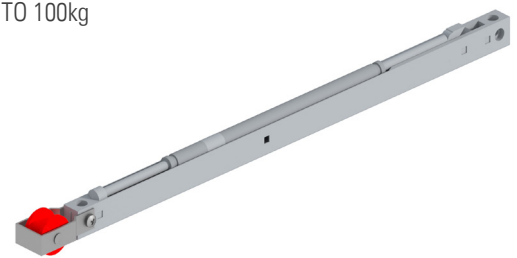

KIT AMORTIGUADOR SKY DESMONTABLE 100kg

SKY SOFT-CLOSING SYSTEM FOR REMOVABLE PLUS TRACK UP TO 100kg

REF.
SKGD.AMORT.100

Solo válido para guías desmontables
Only valid for removable plastboard
plus tracks