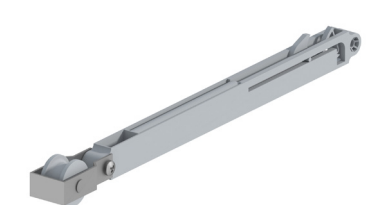

KIT AMORTIGUADOR DESMONTABLE SKY 60kg CORTO

SKY SOFT-CLOSING SYSTEM FOR REMOVABLE PLUS TRACK
UP TO 60kg SMALL

REF.
SKGD.AMORT.60P

Solo válido para guías desmontables
Only valid for removable plastboard
plus tracks