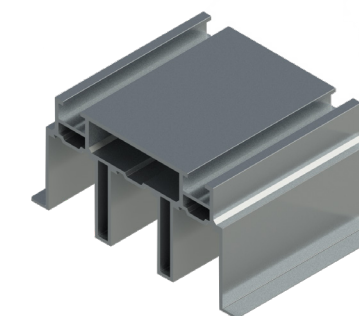

PORTACARRIL TRIPLE PLADUR PLUS DESMONTABLE

TRIPLE RECESSED FRAME FOR REMOVABLE PLASTBOARD PLUS TRACK

ACABADOS	FINISHINGS	2 m.	3 m.	4 m.	6 m.
LACADOS	COATED	REF.	REF.	REF.	REF.
Blanco Mate RAL 9003	Mat White RAL 9003	SK120.L.BM.2	SK120.L.BM.3	SK120.L.BM.4	SK120.L.BM.6
Negro Mate	Mat black	SK120.L.NM.2	SK120.L.NM.3	SK120.L.NM.4	SK120.L.NM.6
Repintable	Pre-paint	SK120.L.T.2	SK120.L.T.3	SK120.L.T.4	SK120.L.T.6

SOPORTE ANCLAJE TECHO PORTACARRIL PLADUR PLUS DESMONTABLE

SINGLE HANGER BRACKET FOR REMOVABLE PLUS TRACK

PARA MONTAJE GUIA PLADUR PLUS DESMONTABLE

FOR LAMINATED PLASTBOARD SINGLE AND DOUBLE REMOVABLE PLASTBOARD PLUS TRACK

REF.
SK.ST.120

TORNILLOS DE MONTAJE GUIA PLADUR PLUS DESMONTABLE

SCREWS FOR REMOVABLE PLASTBOARD PLUS TRACK

SE RECOMIENDA PONER UNO CADA 50 CM O 0.5M.

IT IS RECOMMENDED TO SCREW EVERY 50 CMS O 0,5M

DESCRIP.	REF.
Bolsa 5 Unds	SK.TGD.B5
Bolsa 8 Unds	SK.TGD.B8