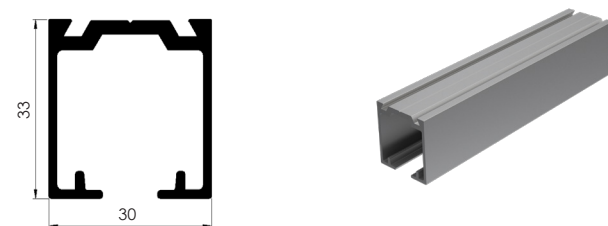

GUIA A TECHO MIDI

MIDI UPPER TRACK

ACABADOS	FINISHINGS	2 m.	3 m.	4 m.	6 m.
LACADOS	COATED	REF.	REF.	REF.	REF.
Blanco Mate Ral 9003	Mat White RAL 9003	SK114.L.BM03.2	SK114.L.BM03.3	SK114.L.BM03.4	SK114.L.BM03.6
Negro Mate	Mat Black	SK114.L.NM.2	SK114.L.NM.3	SK114.L.NM.4	SK114.L.NM.6
ANODIZADOS	ANODIZED	REF.	REF.	REF.	REF.
Natural	Natural	SK114.A.N.2	SK114.A.N.3	SK114.A.N.4	SK114.A.N.6
Plata Mate	Natural Anodized	SK114.A.PM.2	SK114.A.PM.3	SK114.A.PM.4	SK114.A.PM.6