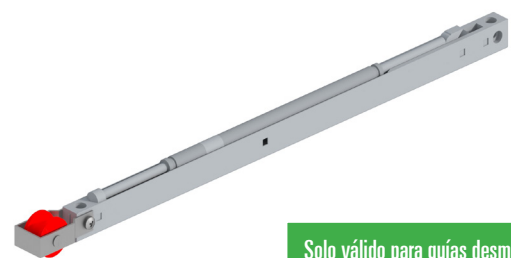

KIT AMORTIGUADOR SKY DESMONTABLE 120kg

SKY SOFT-CLOSING SYSTEM FOR REMOVABLE PLUS TRACK UP TO 120kg

REF.
SKGD.AMORT.120

Solo válido para guías desmontables
Only valid for removable plastboard
plus tracks