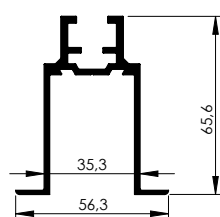

PORTACARRIL SIMPLE PLADUR PLUS DESMONTABLE

SINGLE RECESSED FRAME FOR REMOVABLE PLASTBOARD PLUS TRACK

ACABADOS	FINISHINGS	2 m.	3 m.	4 m.	6 m.
LACADOS	COATED	REF.	REF.	REF.	REF.
Blanco Mate RAL 9003	Mat White RAL 9003	SK118.L.BM.2	SK118.L.BM.3	SK118.L.BM.4	SK118.L.BM.6
Negro Mate	Mat Black	SK118.L.NM.2	SK118.L.NM.3	SK118.L.NM.4	SK118.L.NM.6
Repintable	Pre-paint	SK118.L.T.2	SK118.L.T.3	SK118.L.T.4	SK118.L.T.6