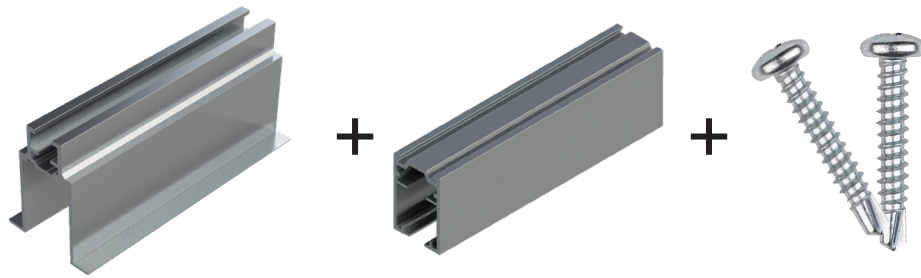

KIT PORTACARRIL SIMPLE + GUIA PLADUR PLUS DESMONTABLE + TORNILLERÍA

SINGLE RECESSED FRAME + REMOVABLE PLASTBOARD PLUS TRACK + SCREWS

ACABADOS	FINISHINGS	2 m.	3 m.	4 m.	6 m.
LACADOS	COATED	REF.	REF.	REF.	REF.
Blanco Mate RAL 9003	Mat White RAL 9003	SK.KGDCS.L.BM.2	SK.KGDCS.L.BM.3	SK.KGDCS.L.BM.4	SK.KGDCS.L.BM.6
Negro Mate	Mat Black	SK.KGDCS.L.NM.2	SK.KGDCS.L.NM.3	SK.KGDCS.L.NM.4	SK.KGDCS.L.NM.6
Repintable	Pre-paint	SK.KGDCS.L.T.2	SK.KGDCS.L.T.3	SK.KGDCS.L.T.4	SK.KGDCS.L.T.6
Tornillería incluida	Included screws	5 Unds.	8 Unds.	10 Unds.	16 Unds.