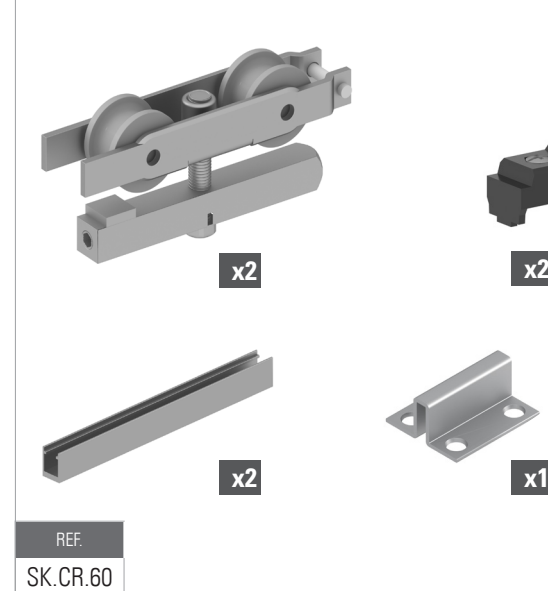

RETRAC SKY MADERA 60kg

60kg WOOD SKY RETRAC ROLLER

REF.
SK.CR.60