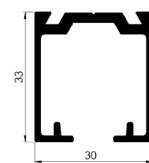

GUÍA MIDI MIDI UPPER TRACK

ACABADOS	FINISHINGS	2 m.	3 m.	4 m.	6 m.
LACADOS	COATED	REF.	REF.	REF.	REF.
Blanco Mate Ral9003	Mat White RAL9003	SK114.L.BM03.2	SK114.L.BM03.3	SK114.L.BM03.4	SK114.L.BM03.6
Negro Mate	Mat Black	SK114.L.NM.2	SK114.L.NM.3	SK114.L.NM.4	SK114.L.NM.6
ANODIZADOS	ANODIZED	REF.	REF.	REF.	REF.
Natural	Natural	SK114.A.N.2	SK114.A.N.3	SK114.A.N.4	SK114.A.N.6
Plata Mate	Natural Anodized	SK114.A.PM.2	SK114.A.PM.3	SK114.A.PM.4	SK114.A.PM.6