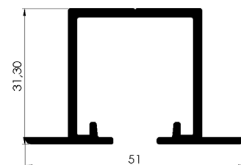

GUÍA PLADUR PLASTERBOARD UPPER TRACK

ACABADOS	FINISHINGS	2 m.	3 m.	4 m.	6 m.
ANODIZADOS	ANODIZED	REF.	REF.	REF.	REF.
Natural	Natural	-	-	-	-
Plata Mate	Natural Anodized	SK116.A.PM.2	SK116.A.PM.3	SK116.A.PM.4	SK116.A.PM.6