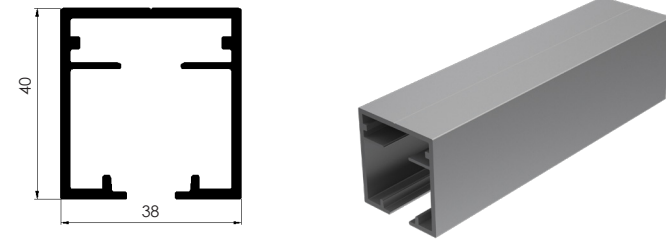

GUIA TECHO PLUS

6m. Condiciones especiales de envío
6m. Special shipping conditions

CEILING PLUS UPPER TRACK

ACABADOS	FINISHINGS	2 m.	3 m.	4 m.	6 m.
LACADOS	COATED	REF.	REF.	REF.	REF.
Blanco Mate RAL 9003	Mat White RAL 9003	SK111.L.BM.2	SK111.L.BM.3	SK111.L.BM.4	SK111.L.BM.6
Negro Mate	Mat Black	SK111.L.NM.2	SK111.L.NM.3	SK111.L.NM.4	SK111.L.NM.6
Repintable	Pre-paint	SK111.L.T.2	SK111.L.T.3	SK111.L.T.4	SK111.L.T.6
ANODIZADOS	ANODIZED	REF.	REF.	REF.	REF.
Natural	Natural	-	-	-	-
Plata Mate	Natural Anodized	SK111.A.PM.2	SK111.A.PM.3	SK111.A.PM.4	SK111.A.PM.6

GUIA PLADUR PLUS

6m. Condiciones especiales de envío
6m. Special shipping conditions

PLASTERBOARD UPPER TRACK PLUS