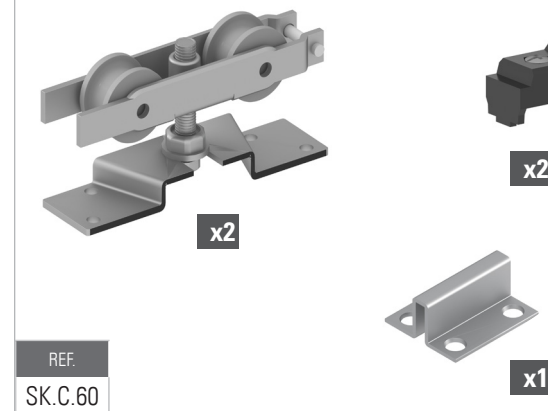

COMPLEMENTOS

COMPLEMENTS

CARRO SKY MADERA 60kg

60kg WOOD SKY ROLLER

REF.
SK.C.60