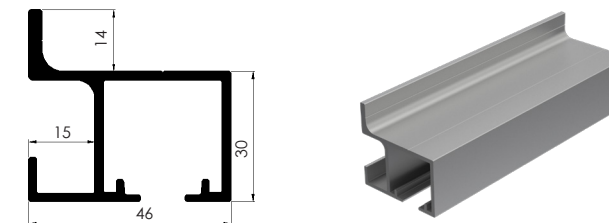

GUIA A PARED

WALL UPPER TRACK

6m. Condiciones especiales de envío
6m. Special shipping conditions

ACABADOS	FINISHINGS	2 m.	3 m.	4 m.	6 m.
ANODIZADOS	ANODIZED	REF.	REF.	REF.	REF.
Natural	Natural	-	-	-	-
Plata Mate	Natural Anodized	SK115.A.PM.2	SK115.A.PM.3	SK115.A.PM.4	SK115.A.PM.6