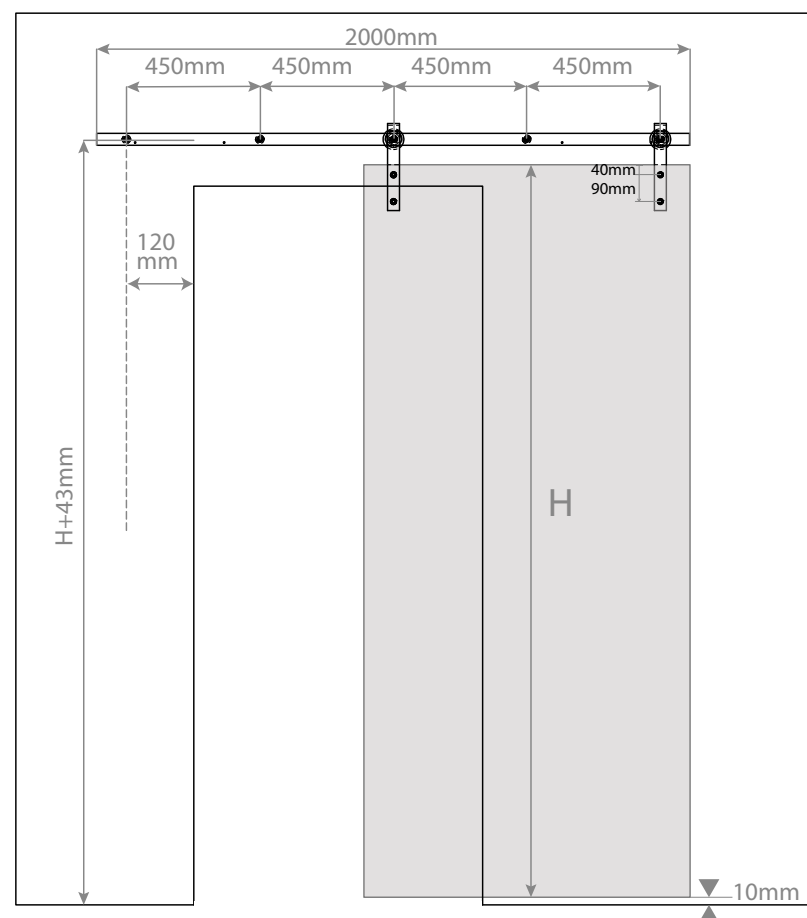

INSTRUCCIONES DE MONTAJE

ASSEMBLY INSTRUCTIONS

Kit puerta rústica 120kg.
120kg heavy duty rustic set.