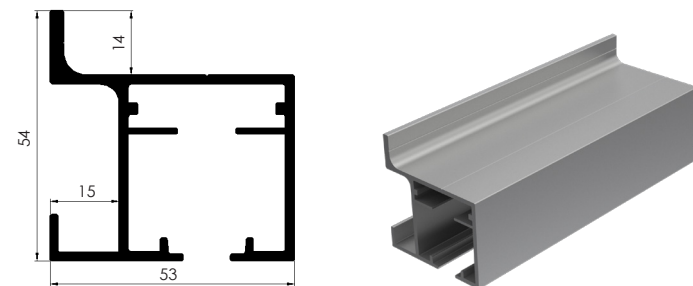

GUIA PARED PLUS

WALL PLUS UPPER TRACK

ACABADOS	FINISHINGS	2 m.	3 m.	4 m.	6 m.
LACADOS	COATED	REF.	REF.	REF.	REF.
Blanco Mate RAL 9003	Mat White RAL 9003	SK112.L.BM.2	SK112.L.BM.3	SK112.L.BM.4	SK112.L.BM.6
Negro Mate	Mat Black	SK112.L.NM.2	SK112.L.NM.3	SK112.L.NM.4	SK112.L.NM.6
Repintable	Pre-paint	SK112.L.T.2	SK112.L.T.3	SK112.L.T.4	SK112.L.T.6
ANODIZADOS	ANODIZED	REF.	REF.	REF.	REF.
Natural	Natural	-	-	-	-
Plata Mate	Natural Anodized	SK112.A.PM.2	SK112.A.PM.3	SK112.A.PM.4	SK112.A.PM.6