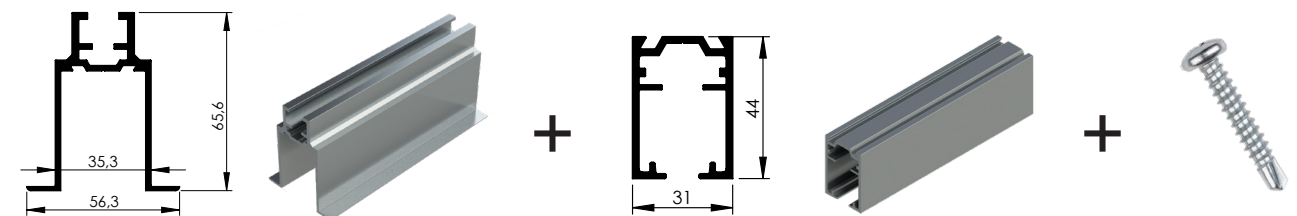

KIT PORTACARRIL SIMPLE + GUÍA PLADUR PLUS DESMONTABLE + TORNILLERÍA

SINGLE RECESSED FRAME + REMOVABLE PLASTERBOARD PLUS TRACK + SCREWS

ACABADOS	FINISHINGS	2 m.	3 m.	4 m.	6 m.
LACADOS	COATED	REF.	REF.	REF.	REF.
Blanco Mate RAL 9003	Mat White RAL 9003	SK.KGDCS.L.BM.2	SK.KGDCS.L.BM.3	SK.KGDCS.L.BM.4	SK.KGDCS.L.BM.6
Negro Mate	Mat Black	SK.KGDCS.L.NM.2	SK.KGDCS.L.NM.3	SK.KGDCS.L.NM.4	SK.KGDCS.L.NM.6
Repintable	Pre-paint	SK.KGDCS.L.T.2	SK.KGDCS.L.T.3	SK.KGDCS.L.T.4	SK.KGDCS.L.T.6
Tornillería incluida	Included screws	5 Unds.	8 Unds.	10 Unds.	16 Unds.