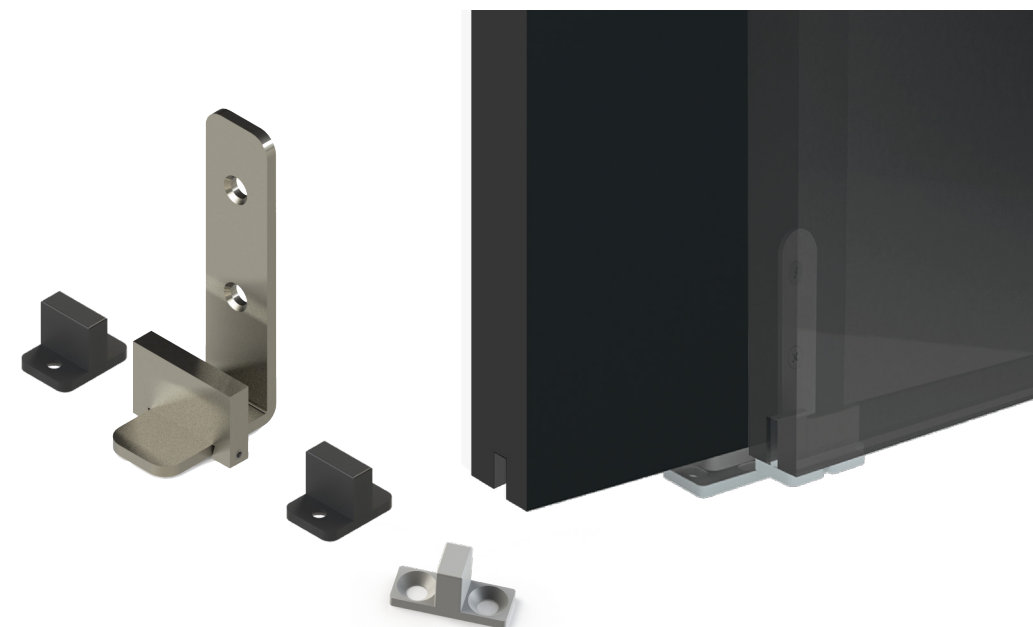

NOVEDAD / NEW

REF.
SKGD.AMBID.120

Solo válido para guías desmontables
Only valid for removable plastboard
plus tracks

SISTEMA ARRASTRE MADERA

WOOD DRAG SYSTEM

→|← 25 - 50 mm

📖 Guía manual

REF.
GA.100