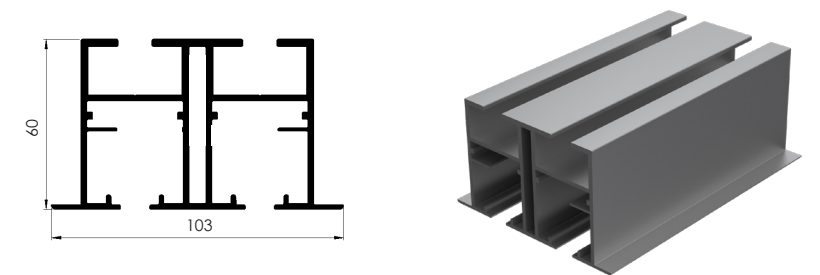

GUIA PLADUR PLUS DOBLE

PLASTERBOARD DOUBLE UPPER TRACK PLUS

ACABADOS	FINISHINGS	2 m.	3 m.	4 m.	6 m.
LACADOS	COATED	REF.	REF.	REF.	REF.
Blanco Mate RAL 9003	Mat White RAL 9003	SK1135.L.BM.2	SK1135.L.BM.3	SK1135.L.BM.4	SK1135.L.BM.6
Negro Mate	Mat Black	SK1135.L.NM.2	SK1135.L.NM.3	SK1135.L.NM.4	SK1135.L.NM.6
Repintable	Pre-paint	SK1135.L.T.2	SK1135.L.T.3	SK1135.L.T.4	SK1135.L.T.6
ANODIZADOS	ANODIZED	REF.	REF.	REF.	REF.
Natural	Natural	-	-	-	-
Plata Mate	Natural Anodized	SK1135.A.PM.2	SK1135.A.PM.3	SK1135.A.PM.4	SK1135.A.PM.6