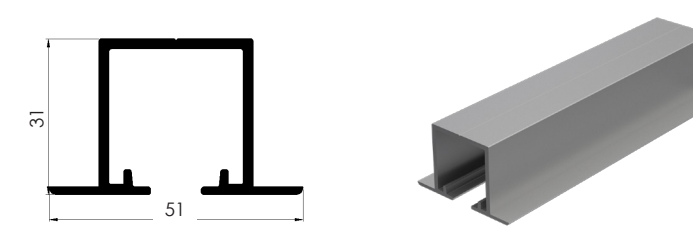

GUIA PLADUR

PLASTERBOARD UPPER TRACK

ACABADOS	FINISHINGS	2 m.	3 m.	4 m.	6 m.
ANODIZADOS	ANODIZED	REF.	REF.	REF.	REF.
Natural	Natural	-	-	-	-
Plata Mate	Natural Anodized	SK116.A.PM.2	SK116.A.PM.3	SK116.A.PM.4	SK116.A.PM.6