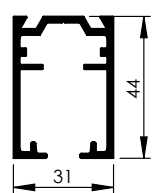

SKY DESMONTABLE

ADINOR

GUIA PLADUR PLUS DESMONTABLE

REMOVABLE PLASTBOARD PLUS TRACK

6m. Condiciones especiales de envío
6m. Special shipping conditions

ACABADOS	FINISHINGS	2 m.	3 m.	4 m.	6 m.
LACADOS	COATED	REF.	REF.	REF.	REF.
Blanco Mate RAL 9003	Mat White RAL 9003	SK117.L.BM.2	SK117.L.BM.3	SK117.L.BM.4	SK117.L.BM.6
Negro Mate	Mat Black	SK117.L.NM.2	SK117.L.NM.3	SK117.L.NM.4	SK117.L.NM.6
Repintable	Pre-paint	SK117.L.T.2	SK117.L.T.3	SK117.L.T.4	SK117.L.T.6