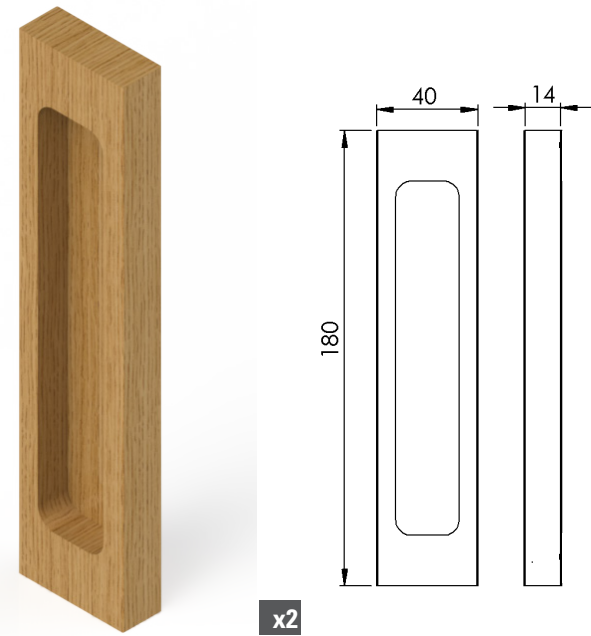

TIRADOR CAVE ROBLE AUTOADHESIVO
OAK ALUMINIUM SEF-ADHESIVE HANDLE

+ Rollo cinta doble cara
+ Double-sided tap

REF.

PA.TCA.RB