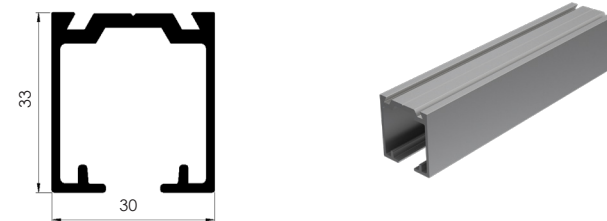

GUIAS CORREDERAS PARA EL MONTAJE

SLIDING GUIDES FOR ASSEMBLY

GUIA MIDI

MIDI UPPER TRACK

Max 80Kg

ACABADOS	FINISHINGS	2 m.	3 m.	4 m.	6 m.
LACADOS	COATED	REF.	REF.	REF.	REF.
Blanco Mate Ral 9003	Mat White RAL 9003	SK114.L.BM03.2	SK114.L.BM03.3	SK114.L.BM03.4	SK114.L.BM03.6
Negro Mate	Mat Black	SK114.L.NM.2	SK114.L.NM.3	SK114.L.NM.4	SK114.L.NM.6
ANODIZADOS	ANODIZED	REF.	REF.	REF.	REF.
Natural	Natural	SK114.A.N.2	SK114.A.N.3	SK114.A.N.4	SK114.A.N.6
Plata Mate	Natural Anodized	SK114.A.PM.2	SK114.A.PM.3	SK114.A.PM.4	SK114.A.PM.6

COMPLEMENTOS PARA KIT PORTACARRIL

SET COMPLEMENTS

SOPORTE ANCLAJE TECHO PORTACARRIL PLADUR PLUS DESMONTABLE

SINGLE HANGER BRACKET FOR REMOVABLE PLUS TRACK

PARA MONTAJE GUIA PLADUR PLUS DESMONTABLE

FOR LAMINATED PLASTBOARD SINGLE AND DOUBLE REMOVABLE PLASTBOARD PLUS TRACK

REF.
SK.ST.120

TORNILLOS DE MONTAJE GUIA PLADUR PLUS DESMONTABLE

SCREWS FOR REMOVABLE PLASTBOARD PLUS TRACK

SE RECOMIENDA PONER UNO CADA 50 CM O 0.5M.

IT IS RECOMMENDED TO SCREW EVERY 50 CMS O 0,5M

DESCRIP.	REF.
Bolsa 5 Unds	SK.TGD.B5
Bolsa 8 Unds	SK.TGD.B8