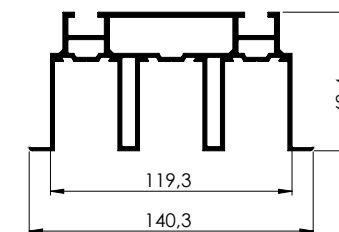

PORTACARRIL TRIPLE PLADUR PLUS DESMONTABLE

TRIPLE RECESSED FRAME FOR REMOVABLE PLASTBOARD PLUS TRACK

ACABADOS	FINISHINGS	2 m.	3 m.	4 m.	6 m.
LACADOS	COATED	REF.	REF.	REF.	REF.
Blanco Mate RAL 9003	Mat White RAL 9003	SK120.L.BM.2	SK120.L.BM.3	SK120.L.BM.4	SK120.L.BM.6
Negro Mate	Mat black	SK120.L.NM.2	SK120.L.NM.3	SK120.L.NM.4	SK120.L.NM.6
Repintable	Pre-paint	SK120.L.T.2	SK120.L.T.3	SK120.L.T.4	SK120.L.T.6

SOPORTE ANCLAJE TECHO PORTACARRIL PLADUR PLUS DESMONTABLE

SINGLE HANGER BRACKET FOR REMOVABLE PLUS TRACK

PARA MONTAJE GUIA PLADUR PLUS DESMONTABLE

FOR LAMINATED PLASTBOARD SINGLE AND DOUBLE REMOVABLE PLASTBOARD PLUS TRACK