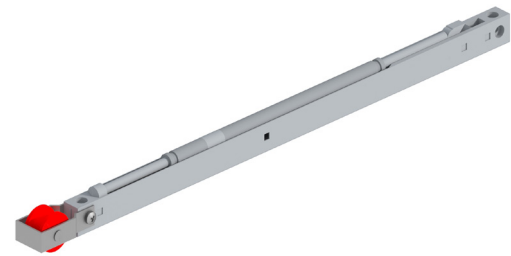

KIT AMORTIGUADOR SKY 100kg

SKY SOFT-CLOSING SYSTEM UP TO 100kg

REF.
SK.AMORT.100

Solo válido para guías plus
Only valid for plus tracks