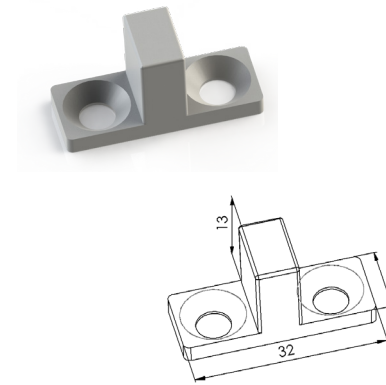

GUIADOR PA
PA BOTTOM GUIDER

INCLUIDO EN EL KIT
SET INCLUDED

REF.

PA.750