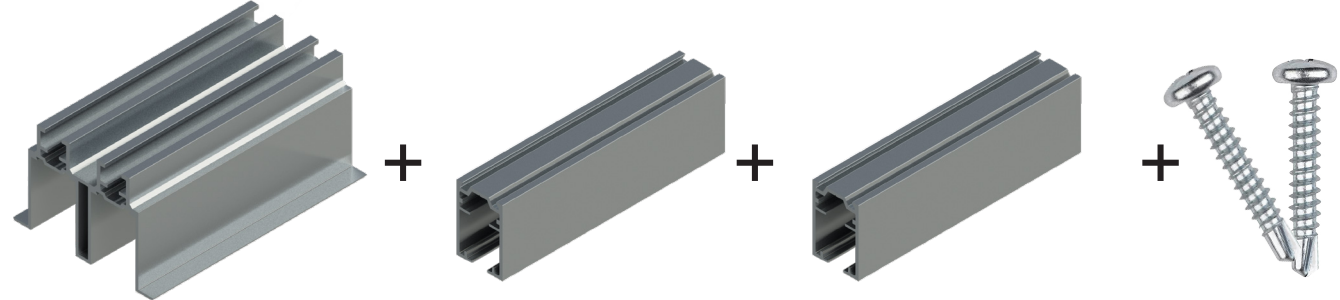

KIT PORTACARRIL DOBLE + GUIAS PLADUR PLUS DESMONTABLE+ TORNILLERÍA

DOUBLE RECESSED FRAME + REMOVABLE PLASTBOARD PLUS TRACK + SCREWS

ACABADOS	FINISHINGS	2 m.	3 m.	4 m.	6 m.
LACADOS	COATED	REF.	REF.	REF.	REF.
Blanco Mate RAL 9003	Mat White RAL 9003	SK.KGDCCD.L.BM.2	SK.KGDCCD.L.BM.3	SK.KGDCCD.L.BM.4	SK.KGDCCD.L.BM.6
Negro Mate	Mat Black	SK.KGDCCD.L.NM.2	SK.KGDCCD.L.NM.3	SK.KGDCCD.L.NM.4	SK.KGDCCD.L.NM.6
Repintable	Pre-paint	SK.KGDCCD.L.T.2	SK.KGDCCD.L.T.3	SK.KGDCCD.L.T.4	SK.KGDCCD.L.T.6
Tornillería incluida	Included screws	10 Unds.	16 Unds.	20 Unds.	32 Unds.