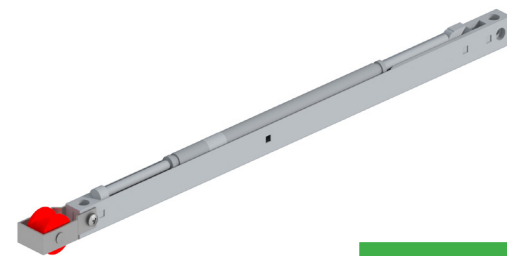

KIT AMORTIGUADOR SKY 120kg

SKY SOFT-CLOSING SYSTEM UP TO 120kg

REF.
SK.AMORT.120

Solo válido para guías plus
Only valid for plus tracks