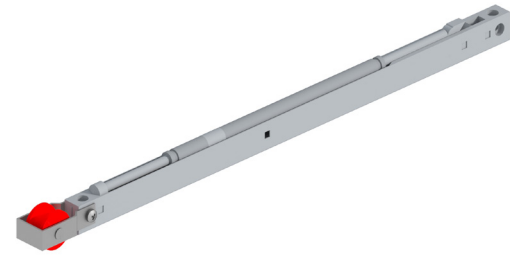

KIT AMORTIGUADOR SKY 60kg

SKY SOFT-CLOSING SYSTEM UP TO 60kg

REF.
SK.AMORT.60

Solo válido para guías plus
Only valid for plus tracks