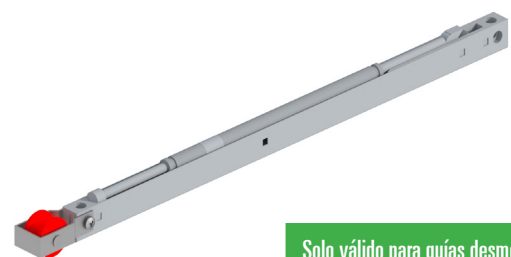

SKY SOFT-CLOSING SYSTEM FOR REMOVABLE PLUS TRACK UP TO 60kg

REF.
SKGD.AMORT.60

Solo válido para guías desmontables
Only valid for removable plastboard
plus tracks

KIT AMORTIGUADOR SKY DESMONTABLE 80kg

SKY SOFT-CLOSING SYSTEM FOR REMOVABLE PLUS TRACK UP TO 80kg