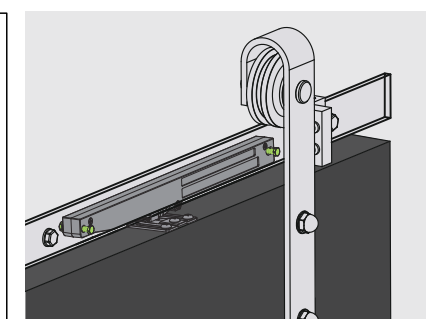

INSTRUCCIONES DE MONTAJE

ASSEMBLY INSTRUCTIONS

Kit puerta rústica 120kg.
120kg heavy duty rustic set.