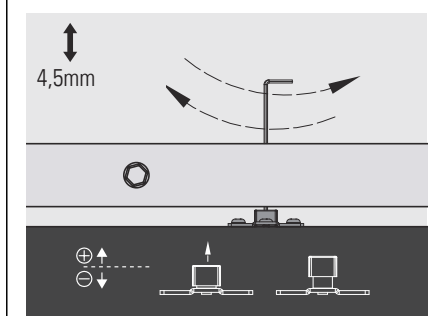

INSTRUCCIONES DE MONTAJE

ASSEMBLY INSTRUCTIONS

Kit puerta rústica 120kg.
120kg heavy duty rustic set.