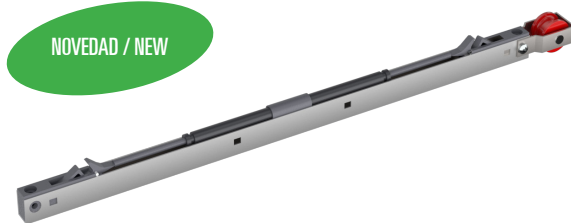

KIT AMORTIGUADOR BIDIRECCIONAL SKY DESMONTABLE 80kg

SKY SOFT-CLOSING SYSTEM FOR REMOVABLE PLUS TRACK UP TO 80kg

NOVEDAD / NEW

REF.
SKGD.AMBID.80

Solo válido para guías desmontables
Only valid for removable plastboard
plus tracks