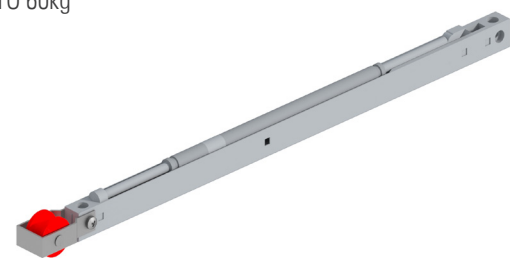

KIT AMORTIGUADOR SKY DESMONTABLE 60kg

SKY SOFT-CLOSING SYSTEM FOR REMOVABLE PLUS TRACK UP TO 60kg

REF.
SKGD.AMORT.60

Solo válido para guías desmontables
Only valid for removable plastboard
plus tracks