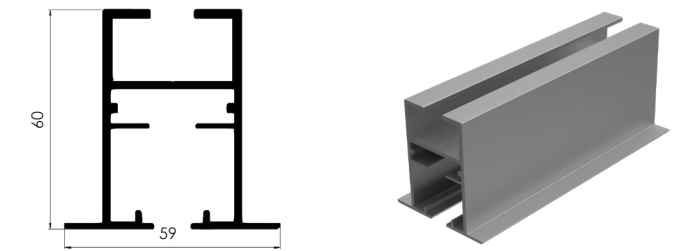

ACABADOS	FINISHINGS	2 m.	3 m.	4 m.	6 m.
LACADOS	COATED	REF.	REF.	REF.	REF.
Blanco Mate RAL 9003	Mat White RAL 9003	SK113.L.BM.2	SK113.L.BM.3	SK113.L.BM.4	SK113.L.BM.6
Negro Mate	Mat Black	SK113.L.NM.2	SK113.L.NM.3	SK113.L.NM.4	SK113.L.NM.6
Repintable	Pre-paint	SK113.L.T.2	SK113.L.T.3	SK113.L.T.4	SK113.L.T.6
ANODIZADOS	ANODIZED	REF.	REF.	REF.	REF.
Natural	Natural	-	-	-	-
Plata Mate	Natural Anodized	SK113.A.PM.2	SK113.A.PM.3	SK113.A.PM.4	SK113.A.PM.6